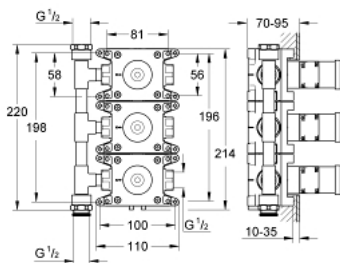

35 031 000 ROUGH-IN FOR TRIPLE VOLUME CONTROL 27 625

PRODUCT DESCRIPTION

- for grid installation of Grohtherm Custom Shower system
- built-in box with removable protection cover
- waterproof membrane base for wall sealing
- for masonry and drywall installation
- fixing points for front and back wall
- body of DR brass
- preassembled ceramic headpart 3/4"
- 3 inlets and 3 outlets
- connection threads 1/2"
- flow rate at 3 bar
 - one valve open 55 l/min.
 - two valves open 110 l/min.
 - three valves open 140 l/min.
- installation depth 70 - 95 mm
- min. recommended pressure 1.0 bar

35 031 000 **ROUGH-IN FOR TRIPLE VOLUME CONTROL 27 625**

SPARE PARTS

1: Ceramic headpart 3/4" (Order-nr. 45888000)