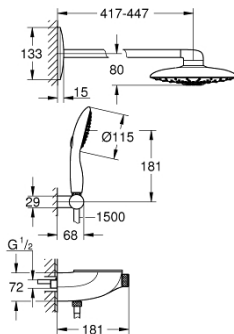

26 443 000 RAINSHOWER SYSTEM SMARTCONTROL DUO 360 COMBI SHOWER SYSTEM WITH THERMOSTAT, EXPOSED/CONCEALED

PRODUCT DESCRIPTION

- Consisting of:
- exposed/concealed SmartControl thermostat
- allows change between:
- head shower Rainshower Duo 360 with horizontal 450 mm shower arm, spray plate chrome
- GROHE PureRain/GROHE Rain O2 spray* and TrioMassage
- hand shower Power&Soul 115, spray plate white (27 671 LS0)
- hand shower wall holder (27 055)
- Silverflex shower hose 1.500 mm (28 364)
- min. recommended pressure 1.5 bar
- GROHE DreamSpray perfect spray pattern
- GROHE StarLight chrome finish
- GROHE CoolTouch prevents scalding on hot surfaces
- GROHE TurboStat compact cartridge with wax thermoelement
- GROHE EcoJoy technology for less water and perfect flow
- GROHE SafeStop safety button at 38°C (calibration required)
- GROHE SafeStop Plus optional temperature limiter at 43°C included
- GROHE SmartControl push for ON-OFF, turn for volume adjustment from EcoJoy to full flow
- GROHE EasyReach shower tray
- SpeedClean anti-limescale system
- Inner WaterGuide for a longer life
- Twistfree preventing the hose from twisting
- requires rough-in set 26 264 001 and concealed unit 26 449 000 – all to be ordered separately
- * to be decided during initial installation; factory default setting: GROHE PureRain