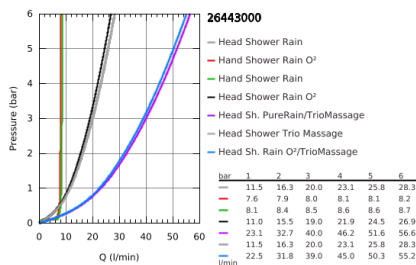

26 443 000 RAINSHOWER SYSTEM SMARTCONTROL DUO 360 COMBI SHOWER SYSTEM WITH THERMOSTAT, EXPOSED/CONCEALED

PRODUCT DESCRIPTION

- Consisting of:
- exposed/concealed SmartControl thermostat
- allows change between:
- head shower Rainshower Duo 360 with horizontal 450 mm shower arm, spray plate chrome
- GROHE PureRain/GROHE Rain O2 spray* and TrioMassage
- hand shower Power&Soul 115, spray plate white (27 671 LS0)
- hand shower wall holder (27 055)
- Silverflex shower hose 1.500 mm (28 364)
- min. recommended pressure 1.5 bar
- GROHE DreamSpray perfect spray pattern
- GROHE StarLight chrome finish
- GROHE CoolTouch prevents scalding on hot surfaces
- GROHE TurboStat compact cartridge with wax thermoelement
- GROHE EcoJoy technology for less water and perfect flow
- GROHE SafeStop safety button at 38°C (calibration required)
- GROHE SafeStop Plus optional temperature limiter at 43°C included
- GROHE SmartControl push for ON-OFF, turn for volume adjustment from EcoJoy to full flow
- GROHE EasyReach shower tray
- SpeedClean anti-limescale system
- Inner WaterGuide for a longer life
- Twistfree preventing the hose from twisting
- requires rough-in set 26 264 001 and concealed unit 26 449 000 – all to be ordered separately
- * to be decided during initial installation; factory default setting: GROHE PureRain