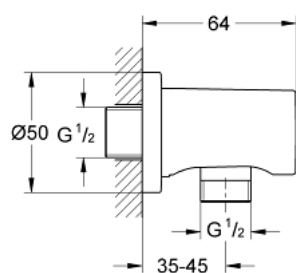

27 057 000 **RAINSHOWER SHOWER OUTLET ELBOW, 1/2"**

PRODUCT DESCRIPTION

- male thread
- with round escutcheon
- protected against backflow
- **GROHE StarLight** chrome finish

27 057 000 **RAINSHOWER SHOWER OUTLET ELBOW, 1/2"**

SPARE PARTS

1: Non-return valve (Order-nr. 08565000)