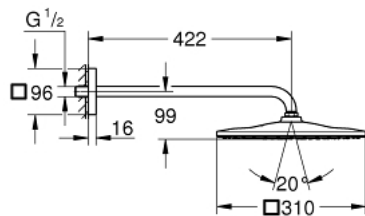

26 563 000 RAINSHOWER 310 MONO HEAD SHOWERS HEAD SHOWER SET 422 MM, 1 SPRAY

PRODUCT DESCRIPTION

- Consisting of:
- head shower Rainshower 310, spray plate chrome (26 567)
- 1 spray pattern:
- GROHE PureRain
- Rainshower shower arm 422 mm (26 145 000)
- **GROHE DreamSpray** perfect spray pattern
- **GROHE StarLight** chrome finish
- **SpeedClean** anti-limescale system
- **Inner WaterGuide** for a longer life
- **suitable for instantaneous heater**

26 563 000 **RAINSHOWER 310 MONO HEAD SHOWERS HEAD SHOWER SET 422 MM, 1
SPRAY**

26 563 000 **RAINSHOWER 310 MONO HEAD SHOWERS HEAD SHOWER SET 422 MM, 1
SPRAY**

SPARE PARTS

1: Fibre seal dia. \varnothing 18,5 x \varnothing 12 x 2 (Order-nr. 0138900M)