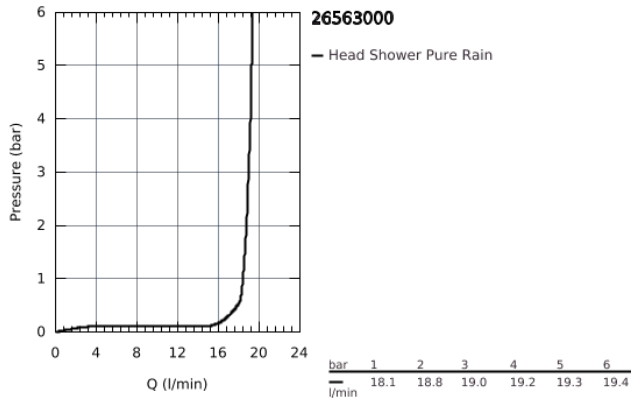

26 563 000 RAINSHOWER 310 MONO HEAD SHOWERS HEAD SHOWER SET 422 MM, 1 SPRAY

PRODUCT DESCRIPTION

- Consisting of:
- head shower Rainshower 310, spray plate chrome (26 567)
- 1 spray pattern:
- GROHE PureRain
- Rainshower shower arm 422 mm (26 145 000)
- **GROHE DreamSpray** perfect spray pattern
- **GROHE StarLight** chrome finish
- **SpeedClean** anti-limescale system
- **Inner WaterGuide** for a longer life
- **suitable for instantaneous heater**

26 563 000 **RAINSHOWER 310 MONO HEAD SHOWERS HEAD SHOWER SET 422 MM, 1
SPRAY**

26 563 000 **RAINSHOWER 310 MONO HEAD SHOWERS HEAD SHOWER SET 422 MM, 1
SPRAY**

SPARE PARTS

1: Fibre seal dia. \varnothing 18,5 x \varnothing 12 x 2 (Order-nr. 0138900M)