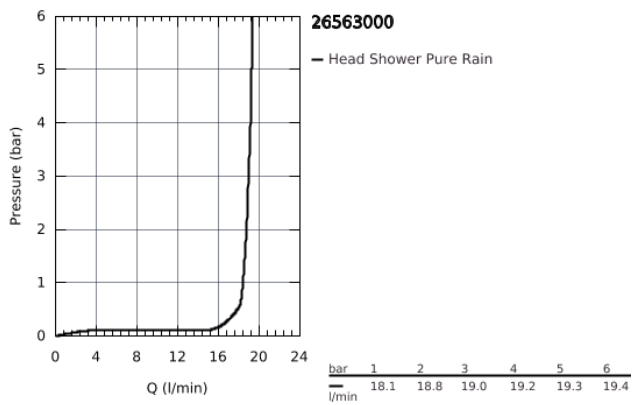

26 563 000 RAINSHOWER 310 MONO HEAD SHOWERS HEAD SHOWER SET 422 MM, 1 SPRAY

PRODUCT DESCRIPTION

- Consisting of:
- head shower Rainshower 310, spray plate chrome (26 567)
- 1 spray pattern:
- GROHE PureRain
- Rainshower shower arm 422 mm (26 145 000)
- **GROHE DreamSpray** perfect spray pattern
- **GROHE StarLight** chrome finish
- **SpeedClean** anti-limescale system
- **Inner WaterGuide** for a longer life
- **suitable for instantaneous heater**

26 563 000 **RAINSHOWER 310 MONO HEAD SHOWERS HEAD SHOWER SET 422 MM, 1
SPRAY**

26 563 000 **RAINSHOWER 310 MONO HEAD SHOWERS HEAD SHOWER SET 422 MM, 1
SPRAY**

SPARE PARTS

1: Fibre seal dia. \varnothing 18,5 x \varnothing 12 x 2 (Order-nr. 0138900M)