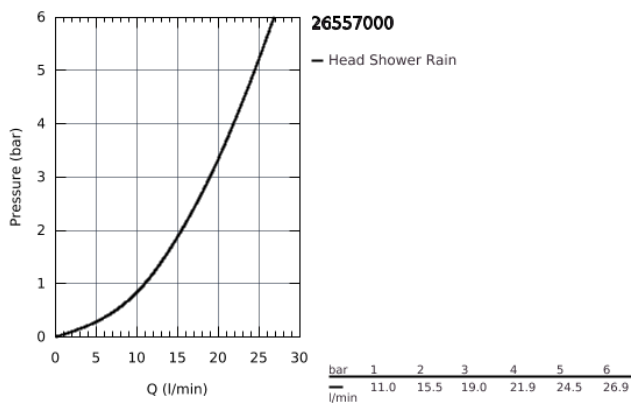

26 557 000 RAINSHOWER 310 MONO HEAD SHOWERS HEAD SHOWER SET 422 MM, 1 SPRAY

PRODUCT DESCRIPTION

- Consisting of:
- head shower Rainshower 310, spray plate chrome (26 561)
- 1 spray pattern:
- GROHE PureRain
- shower arm Rainshower 422 mm (26 146 000)
- **GROHE DreamSpray** perfect spray pattern
- **GROHE StarLight** chrome finish
- **SpeedClean** anti-limescale system
- **Inner WaterGuide** for a longer life
- **suitable for instantaneous heater**

26 557 000 **RAINSHOWER 310 MONO HEAD SHOWERS HEAD SHOWER SET 422 MM, 1
SPRAY**

SPARE PARTS

1: Fibre seal dia. \varnothing 18,5 x \varnothing 12 x 2 (Order-nr. 0138900M)

2: Strainer (Order-nr. 48007000)