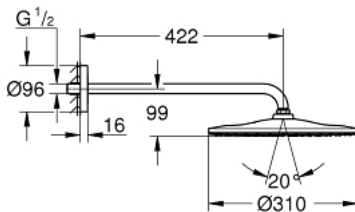

26 557 000 RAINSHOWER 310 MONO HEAD SHOWERS HEAD SHOWER SET 422 MM, 1 SPRAY

PRODUCT DESCRIPTION

- Consisting of:
- head shower Rainshower 310, spray plate chrome (26 561)
- 1 spray pattern:
- GROHE PureRain
- shower arm Rainshower 422 mm (26 146 000)
- **GROHE DreamSpray** perfect spray pattern
- **GROHE StarLight** chrome finish
- **SpeedClean** anti-limescale system
- **Inner WaterGuide** for a longer life
- **suitable for instantaneous heater**

26 557 000 **RAINSHOWER 310 MONO HEAD SHOWERS HEAD SHOWER SET 422 MM, 1
SPRAY**

SPARE PARTS

1: Fibre seal dia. \varnothing 18,5 x \varnothing 12 x 2 (Order-nr. 0138900M)

2: Strainer (Order-nr. 48007000)