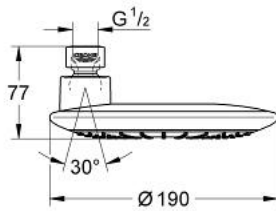

### PRODUCT DESCRIPTION

- Rain
- chrome plated spray plate
- ball joint  $\pm 15^\circ$  rotatable
- connection thread  $\frac{1}{2}$ "
- GROHE DreamSpray perfect spray pattern
- GROHE StarLight chrome finish
- SpeedClean anti-lime system
- suitable for instantaneous heater

27 437 000 **RAINSHOWER ICON 190 HEAD SHOWER 1 SPRAY**

**SPARE PARTS**

1: Fibre seal dia.  $\varnothing$  18,5 x  $\varnothing$  12 x 2 (Order-nr. 0138900M)

2: Dirt strainer (Order-nr. 0676800M)