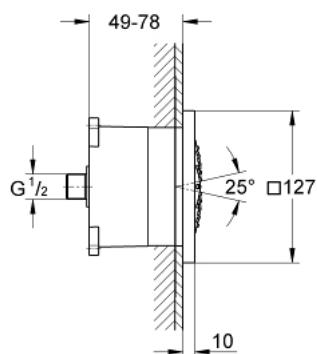

27 251 000 RAINSHOWER® F-SERIES SIDE SHOWER 1 SPRAY

PRODUCT DESCRIPTION

- Normal spray
- including concealed body
- 127 x 127 mm
- flow straightener with ball joint ($\pm 12.5^\circ$ rotatable)
- connection thread $1/2''$
- **GROHE DreamSpray** perfect spray pattern
- **GROHE StarLight** chrome finish
- **GROHE FlowBalance** flow regulating screw
- **SpeedClean** anti-limescale system

27 251 000 **RAINSHOWER® F-SERIES SIDE SHOWER 1 SPRAY**

SPARE PARTS

1: Strainer (Order-nr. 48007000)

2: union connection (Order-nr. 48065000)