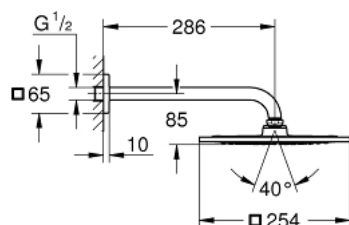

26 060 000 RAINSHOWER® F-SERIES HEAD SHOWER SET 286 MM, 1 SPRAY

PRODUCT DESCRIPTION

- head shower Rainshower F-Series 10" (27 271 000)
- 1 spray pattern:
 - Rain
- Shower arm Rainshower 275 mm (27 488 000)
- **GROHE DreamSpray** perfect spray pattern
- **GROHE StarLight** chrome finish
- **SpeedClean** anti-limescale system

26 060 000 **RAINSHOWER® F-SERIES HEAD SHOWER SET 286 MM, 1 SPRAY**

SPARE PARTS

1: Escutcheon (Order-nr. 48118000)

2: Inlet valve assembly (Order-nr. 45933000)