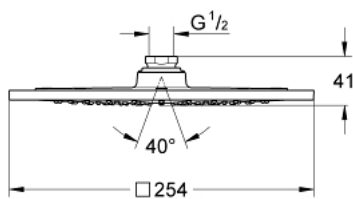

27 271 000 RAINSHOWER F-SERIES HEAD SHOWER 1 SPRAY

PRODUCT DESCRIPTION

- Rain
- 254 x 254 mm
- material: metal
- ball joint $\pm 20^\circ$ rotatable
- connection thread $\frac{1}{2}$ "
- **GROHE DreamSpray** perfect spray pattern
- **GROHE StarLight** chrome finish
- **SpeedClean** anti-lime system
- suitable for instantaneous heater
- min. recommended pressure 1.0 bar

27 271 000 **RAINSHOWER F-SERIES HEAD SHOWER 1 SPRAY**

SPARE PARTS

1: Spare part set (Order-nr. 45933000)