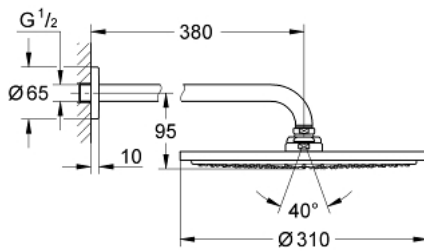

## 26 066 GN0 RAINSHOWER COSMOPOLITAN 310 HEAD SHOWER SET 380 MM, 1 SPRAY

### PRODUCT DESCRIPTION

- Colour: brushed cool sunrise
- Consisting of:
  - Head shower Rainshower Cosmopolitan 310 (27 478 000)
- material: metal
- 1 spray pattern:
  - Rain
- shower arm Rainshower 380 mm (28 361 000)
- GROHE Water Saving 9.5 l/min flow limiter
- GROHE DreamSpray perfect spray pattern
- GROHE Long-Life finish
- SpeedClean anti-limescale system

26 066 GN0 **RAINSHOWER COSMOPOLITAN 310 HEAD SHOWER SET 380 MM, 1 SPRAY**