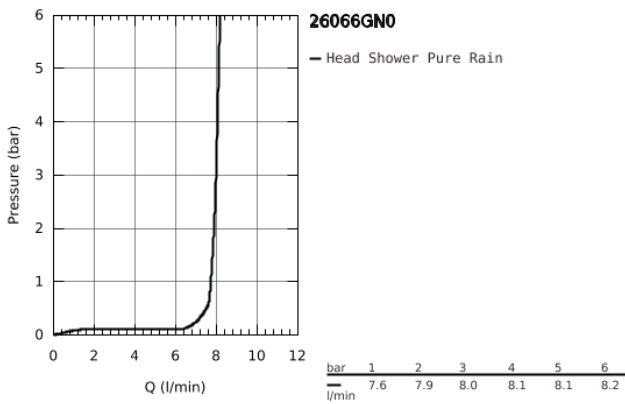

## 26 066 GN0 RAINSHOWER COSMOPOLITAN 310 HEAD SHOWER SET 380 MM, 1 SPRAY

### PRODUCT DESCRIPTION

- Colour: brushed cool sunrise
- Consisting of:
  - Head shower Rainshower Cosmopolitan 310 (27 478 000)
- material: metal
- 1 spray pattern:
  - Rain
- shower arm Rainshower 380 mm (28 361 000)
- GROHE Water Saving 9.5 l/min flow limiter
- GROHE DreamSpray perfect spray pattern
- GROHE Long-Life finish
- SpeedClean anti-limescale system

26 066 GN0 **RAINSHOWER COSMOPOLITAN 310 HEAD SHOWER SET 380 MM, 1 SPRAY**