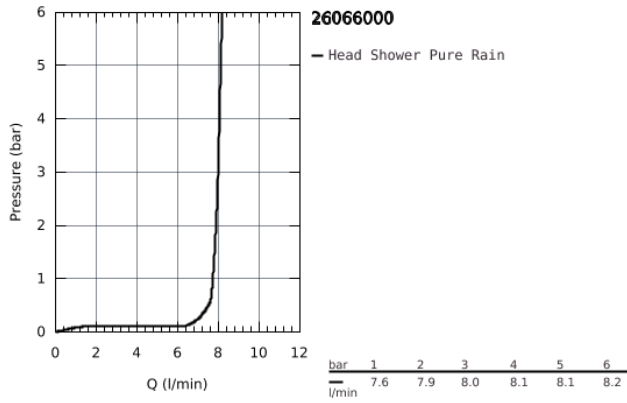

26 066 000 RAINSHOWER COSMOPOLITAN 310 HEAD SHOWER SET 380 MM, 1 SPRAY

PRODUCT DESCRIPTION

- Colour: Chrome
- Consisting of:
 - Head shower Rainshower Cosmopolitan 310 (27 478 000)
 - material: metal
 - 1 spray pattern:
 - Rain
- shower arm Rainshower 380 mm (28 361 000)
- GROHE Water Saving 9.5 l/min flow limiter
- GROHE DreamSpray perfect spray pattern
- GROHE Long-Life finish
- SpeedClean anti-limescale system

26 066 000 **RAINSHOWER COSMOPOLITAN 310 HEAD SHOWER SET 380 MM, 1 SPRAY**

26 066 000 **RAINSHOWER COSMOPOLITAN 310 HEAD SHOWER SET 380 MM, 1 SPRAY**

SPARE PARTS, November 2012 – now

1: Escutcheon (Spare part-nr. 11741000)