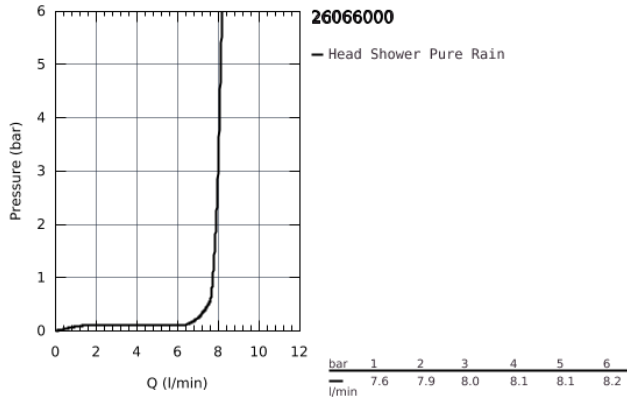

26 066 000 RAINSHOWER COSMOPOLITAN 310 HEAD SHOWER SET 380 MM, 1 SPRAY

PRODUCT DESCRIPTION

- Colour: Chrome
- Consisting of:
 - Head shower Rainshower Cosmopolitan 310 (27 478 000)
 - material: metal
 - 1 spray pattern:
 - Rain
- shower arm Rainshower 380 mm (28 361 000)
- GROHE Water Saving 9.5 l/min flow limiter
- GROHE DreamSpray perfect spray pattern
- GROHE Long-Life finish
- SpeedClean anti-limescale system

26 066 000 **RAINSHOWER COSMOPOLITAN 310 HEAD SHOWER SET 380 MM, 1 SPRAY**

26 066 000 **RAINSHOWER COSMOPOLITAN 310 HEAD SHOWER SET 380 MM, 1 SPRAY**

SPARE PARTS, November 2012 – now

1: Escutcheon (Spare part-nr. 11741000)