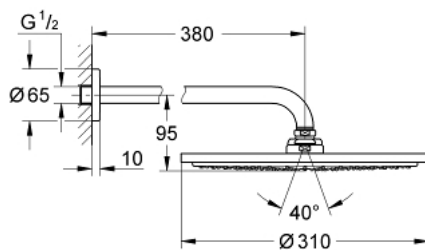

26 066 000 RAINSHOWER COSMOPOLITAN 310 HEAD SHOWER SET 380 MM, 1 SPRAY

PRODUCT DESCRIPTION

- Colour: Chrome
- Consisting of:
 - Head shower Rainshower Cosmopolitan 310 (27 478 000)
 - material: metal
 - 1 spray pattern:
 - Rain
- shower arm Rainshower 380 mm (28 361 000)
- GROHE Water Saving 9.5 l/min flow limiter
- GROHE DreamSpray perfect spray pattern
- GROHE Long-Life finish
- SpeedClean anti-limescale system

26 066 000 **RAINSHOWER COSMOPOLITAN 310 HEAD SHOWER SET 380 MM, 1 SPRAY**

26 066 000 **RAINSHOWER COSMOPOLITAN 310 HEAD SHOWER SET 380 MM, 1 SPRAY**

SPARE PARTS, November 2012 – now

1: Escutcheon (Spare part-nr. 11741000)

2: Inlet valve assembly (Spare part-nr. 45933000)