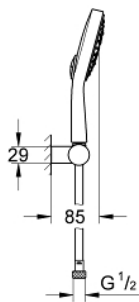

27 741 000 **POWER&SOUL COSMOPOLITAN WALL HOLDER SET 4+ SPRAYS**

PRODUCT DESCRIPTION

- consisting of:
- hand shower Power&Soul Cosmopolitan 130 (27 664 000)
- wall shower holder, adjustable (27 055)
- Silverflex shower hose 1750 mm (28 388 000)
- **GROHE EcoJoy** 9.5 l/min flow limiter
- **GROHE DreamSpray** perfect spray pattern
- **GROHE StarLight** chrome finish
- **SpeedClean** anti-lime system
- **Inner WaterGuide** for a longer life
- **Twistfree** to prevent hose from twisting
- suitable for instantaneous heater
- min. recommended pressure 1.0 bar

27 741 000 **POWER&SOUL COSMOPOLITAN WALL HOLDER SET 4+ SPRAYS**

SPARE PARTS

1: Dirt strainer (Order-nr. 0700200M)