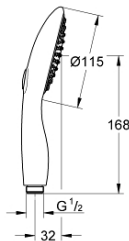

27 671 000 **POWER&SOUL HAND SHOWER 2 SPRAYS, SPRAY PLATE NIGHT TIME GREY**

**PRODUCT DESCRIPTION**

- GROHE Rain O2, Rain
- **GROHE EcoJoy** 9.5 l/min flow limiter
- **GROHE DreamSpray** perfect spray pattern
- **GROHE One-click showering**  
push button spray selection
- **GROHE StarLight** chrome finish
- **SpeedClean** anti-limescale system
- **Inner WaterGuide** for a longer life
- Universal Mounting System. Fits all standard shower hoses

27 671 000 **POWER&SOUL HAND SHOWER 2 SPRAYS, SPRAY PLATE NIGHT TIME GREY**

Pure Freude  
an Wasser

27 671 000 **POWER&SOUL HAND SHOWER 2 SPRAYS, SPRAY PLATE NIGHT TIME GREY**

**SPARE PARTS**, November 2010 – now