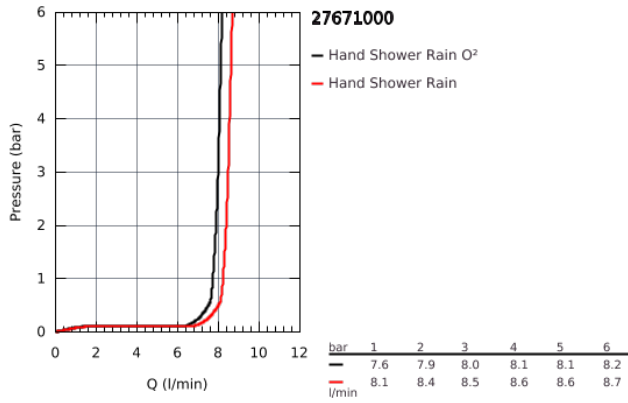

27 671 000 **POWER&SOUL HAND SHOWER 2 SPRAYS, SPRAY PLATE NIGHT TIME GREY**

**PRODUCT DESCRIPTION**

- GROHE Rain O2, Rain
- **GROHE EcoJoy** 9.5 l/min flow limiter
- **GROHE DreamSpray** perfect spray pattern
- **GROHE One-click showering**  
push button spray selection
- **GROHE StarLight** chrome finish
- **SpeedClean** anti-limescale system
- **Inner WaterGuide** for a longer life
- Universal Mounting System. Fits all standard shower hoses

27 671 000 **POWER&SOUL HAND SHOWER 2 SPRAYS, SPRAY PLATE NIGHT TIME GREY**

Pure Freude  
an Wasser

27 671 000 **POWER&SOUL HAND SHOWER 2 SPRAYS, SPRAY PLATE NIGHT TIME GREY**

**SPARE PARTS**, November 2010 – now