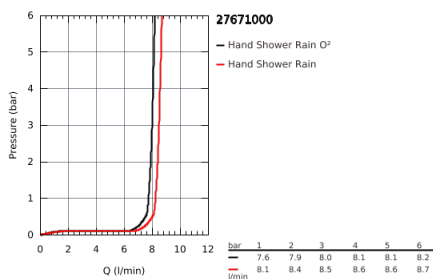

27 671 000 **POWER&SOUL HAND SHOWER 2 SPRAYS, SPRAY PLATE NIGHT TIME GREY**

**PRODUCT DESCRIPTION**

- GROHE Rain O2, Rain
- **GROHE EcoJoy** 9.5 l/min flow limiter
- **GROHE DreamSpray** perfect spray pattern
- **GROHE One-click showering**  
push button spray selection
- **GROHE StarLight** chrome finish
- **SpeedClean** anti-limescale system
- **Inner WaterGuide** for a longer life
- Universal Mounting System. Fits all standard shower hoses

27 671 000 **POWER&SOUL HAND SHOWER 2 SPRAYS, SPRAY PLATE NIGHT TIME GREY**

Pure Freude  
an Wasser

27 671 000 **POWER&SOUL HAND SHOWER 2 SPRAYS, SPRAY PLATE NIGHT TIME GREY**

**SPARE PARTS**, November 2010 – now