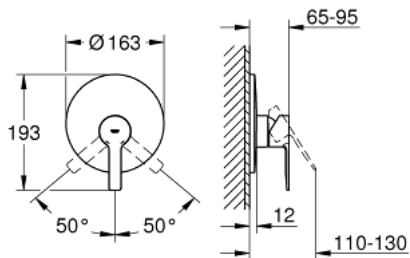

19 296 001 LINEARE SINGLE-LEVER SHOWER MIXER

PRODUCT DESCRIPTION

- Colour: chrome
- final installation set for
- 35 501 000
- without concealed body
- metal lever
- GROHE Long-Life finish
- escutcheon- and shaft-sealing
- metal escutcheon
- covered fixing
- minimum pressure 1,0 bar

19 296 001 LINEARE SINGLE-LEVER SHOWER MIXER

UNITS PER PACKAGE , March 2017 – now

- 1: Lever (Order-nr. 46988000)
- 2: Escutcheon (Order-nr. 46904000)
- 3: Shield (Order-nr. 09038000)
- 4: Temperature limiter (Order-nr. 46375000)*
- 5: Extension set (Order-nr. 46191000)*
- 6: Extension set (Order-nr. 46343000)*