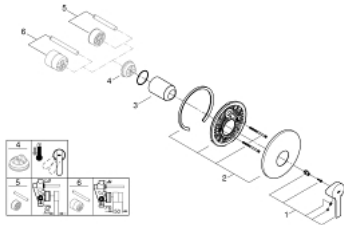

19 296 001 LINEARE SINGLE-LEVER SHOWER MIXER

PRODUCT DESCRIPTION

- Colour: chrome
- final installation set for
- 35 501 000
- without concealed body
- metal lever
- GROHE Long-Life finish
- escutcheon- and shaft-sealing
- metal escutcheon
- covered fixing
- minimum pressure 1,0 bar

19 296 001 LINEARE SINGLE-LEVER SHOWER MIXER

UNITS PER PACKAGE , March 2017 – now

- 1: Lever (Order-nr. 46988000)
- 2: Escutcheon (Order-nr. 46904000)
- 3: Shield (Order-nr. 09038000)
- 4: Temperature limiter (Order-nr. 46375000)*
- 5: Extension set (Order-nr. 46191000)*
- 6: Extension set (Order-nr. 46343000)*