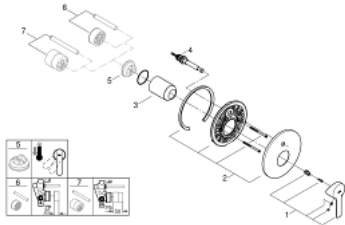

19 297 001 LINEARE SINGLE-LEVER BATH/SHOWER MIXER

PRODUCT DESCRIPTION

- Colour: chrome
- final installation set for
- 33 961 000, 33 963 000, 33 965 000, 35 501 000
- without concealed body
- metal lever
- GROHE Long-Life finish
- automatic diverter: bath/shower
- escutcheon- and shaft-sealing
- metal escutcheon
- covered fixing
- minimum pressure 1,0 bar

19 297 001 LINEARE SINGLE-LEVER BATH/SHOWER MIXER

SPARE PARTS, March 2017 – now

- 1: Lever (Order-nr. 46988000)
- 2: Escutcheon (Order-nr. 46905000)
- 3: Shield (Order-nr. 09038000)
- 4: Diverter (Order-nr. 46737000)
- 5: Temperature limiter (Order-nr. 46375000)*
- 6: Extension set (Order-nr. 46191000)*
- 7: Extension set (Order-nr. 46343000)*