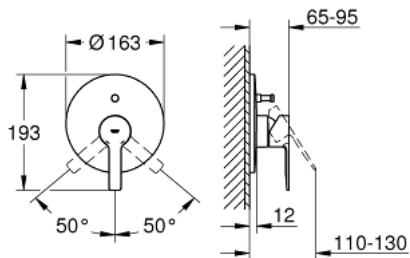

19 297 001 LINEARE SINGLE-LEVER BATH/SHOWER MIXER

PRODUCT DESCRIPTION

- Colour: chrome
- final installation set for
- 33 961 000, 33 963 000, 33 965 000, 35 501 000
- without concealed body
- metal lever
- GROHE Long-Life finish
- automatic diverter: bath/shower
- escutcheon- and shaft-sealing
- metal escutcheon
- covered fixing
- minimum pressure 1,0 bar

19 297 001 LINEARE SINGLE-LEVER BATH/SHOWER MIXER

SPARE PARTS, March 2017 – now

- 1: Lever (Order-nr. 46988000)
- 2: Escutcheon (Order-nr. 46905000)
- 3: Shield (Order-nr. 09038000)
- 4: Diverter (Order-nr. 46737000)
- 5: Temperature limiter (Order-nr. 46375000)*
- 6: Extension set (Order-nr. 46191000)*
- 7: Extension set (Order-nr. 46343000)*