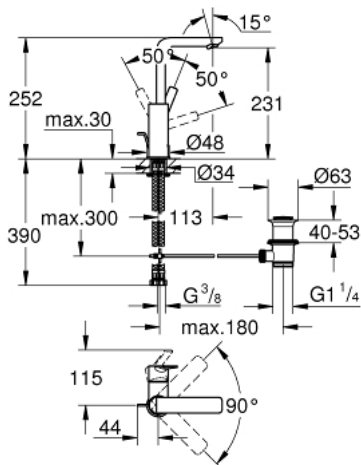

23 296 001 LINEARE SINGLE-LEVER BASIN MIXER 1/2" L-SIZE

PRODUCT DESCRIPTION

- single hole installation
- metal lever
- **GROHE SilkMove** 28 mm ceramic cartridge
- with temperature limiter
- **GROHE StarLight** chrome finish
- **GROHE EcoJoy** SpeedClean mousseur 5.7 l/min
- **GROHE FastFixation Plus** installation system
- swivel spout with
mousseur and stop limiter
- pop-up waste set 1 1/4"
- flexible connection hoses
- minimum pressure 1,0 bar

23 296 001 **LINEARE SINGLE-LEVER BASIN MIXER 1/2"**
L-SIZE

SPARE PARTS

- 1: Lever (Order-nr. 46984000)
 - 2: Shield (Order-nr. 46581000)
 - 3: Fitting ring (Order-nr. 07419000)
 - 4: Cartridge (Order-nr. 46580000)
 - 5: Mousseur (Order-nr. 48159000)
 - 6: Pop-up rod (Order-nr. 46739000)
 - 7: Shank mounting kit (Order-nr. 46645000)
 - 8: Pop-up waste set 1 1/4" (Order-nr. 28910000)
 - 8.1: Plug (Order-nr. 07182000)
 - 8.2: Eccentric rod (Order-nr. 07052000)
 - 9: Mounting wrench (Order-nr. 19017000)*
 - 10: Eccentric rod (Order-nr. 07341000)*
- * Optional accessories