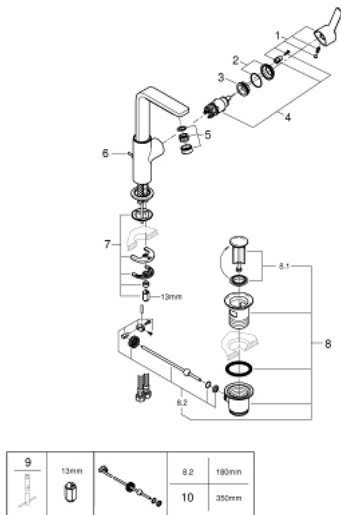

23 296 001 LINEARE SINGLE-LEVER BASIN MIXER 1/2" L-SIZE

PRODUCT DESCRIPTION

- single hole installation
- metal lever
- **GROHE SilkMove** 28 mm ceramic cartridge
- with temperature limiter
- **GROHE StarLight** chrome finish
- **GROHE EcoJoy** SpeedClean mousseur 5.7 l/min
- **GROHE FastFixation Plus** installation system
- swivel spout with
mousseur and stop limiter
- pop-up waste set 1 1/4"
- flexible connection hoses
- minimum pressure 1,0 bar

23 296 001 **LINEARE SINGLE-LEVER BASIN MIXER 1/2"**
L-SIZE

SPARE PARTS

- 1: Lever (Order-nr. 46984000)
 - 2: Shield (Order-nr. 46581000)
 - 3: Fitting ring (Order-nr. 07419000)
 - 4: Cartridge (Order-nr. 46580000)
 - 5: Mousseur (Order-nr. 48159000)
 - 6: Pop-up rod (Order-nr. 46739000)
 - 7: Shank mounting kit (Order-nr. 46645000)
 - 8: Pop-up waste set 1 1/4" (Order-nr. 28910000)
 - 8.1: Plug (Order-nr. 07182000)
 - 8.2: Eccentric rod (Order-nr. 07052000)
 - 9: Mounting wrench (Order-nr. 19017000)*
 - 10: Eccentric rod (Order-nr. 07341000)*
- * Optional accessories