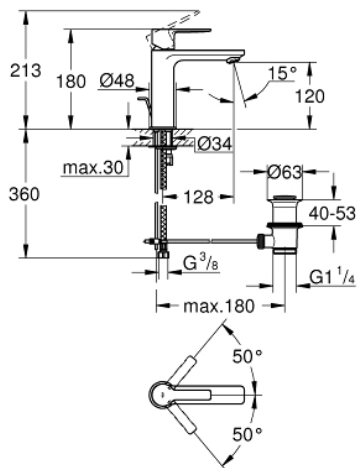

32 114 001 LINEARE BASIN MIXER 1/2"
S-SIZE

PRODUCT DESCRIPTION

- monobloc installation
- metal lever
- 28 mm ceramic cartridge
with **GROHE SilkMove**
- with temperature limiter
- **GROHE StarLight** chrome finish
- **GROHE EcoJoy** SpeedClean mousseur 5.7 l/min
- **GROHE FastFixation Plus** installation system
- pop-up waste set 1 1/4"

- flexible connection hoses

32 114 001 LINEARE BASIN MIXER 1/2" S-SIZE

SPARE PARTS

- 1: Lever (Order-nr. 46980000)
 - 2: Shield for cross handle (Order-nr. 46581000)
 - 3: retaining ring (Order-nr. 07419000)
 - 4: Cartridge (Order-nr. 46580000)
 - 5: Flow restrictor (Order-nr. 48159000)
 - 6: Pop-up rod (Order-nr. 46739000)
 - 7: Shank mounting kit (Order-nr. 46645000)
 - 8: Pop-up waste set 1 1/4" (Order-nr. 28910000)
 - 8.1: Chrome bath plug (Order-nr. 07182000)
 - 8.2: Eccentric rod (Order-nr. 07052000)
 - 9: Mounting wrench (Order-nr. 19017000)*
 - 10: Eccentric rod (Order-nr. 07341000)*
- * Optional accessories