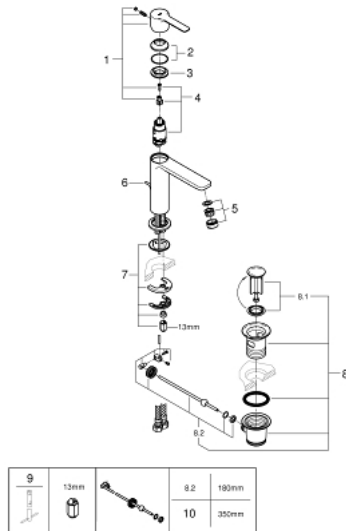

32 114 001 LINEARE BASIN MIXER 1/2"
S-SIZE

PRODUCT DESCRIPTION

- monobloc installation
- metal lever
- 28 mm ceramic cartridge
with **GROHE SilkMove**
- with temperature limiter
- **GROHE StarLight** chrome finish
- **GROHE EcoJoy** SpeedClean mousseur 5.7 l/min
- **GROHE FastFixation Plus** installation system
- pop-up waste set 1 1/4"

- flexible connection hoses

32 114 001 LINEARE BASIN MIXER 1/2" S-SIZE

SPARE PARTS

- 1: Lever (Order-nr. 46980000)
 - 2: Shield for cross handle (Order-nr. 46581000)
 - 3: retaining ring (Order-nr. 07419000)
 - 4: Cartridge (Order-nr. 46580000)
 - 5: Flow restrictor (Order-nr. 48159000)
 - 6: Pop-up rod (Order-nr. 46739000)
 - 7: Shank mounting kit (Order-nr. 46645000)
 - 8: Pop-up waste set 1 1/4" (Order-nr. 28910000)
 - 8.1: Chrome bath plug (Order-nr. 07182000)
 - 8.2: Eccentric rod (Order-nr. 07052000)
 - 9: Mounting wrench (Order-nr. 19017000)*
 - 10: Eccentric rod (Order-nr. 07341000)*
- * Optional accessories