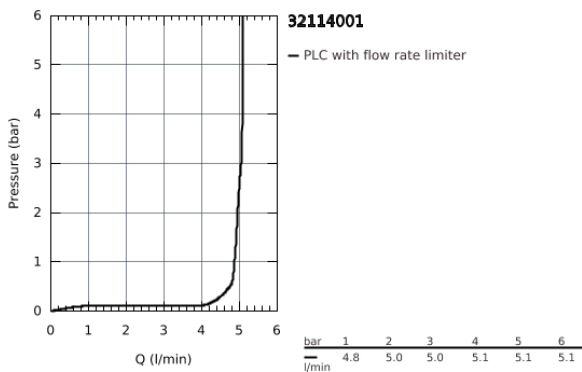

32 114 001 LINEARE BASIN MIXER 1/2"
S-SIZE

PRODUCT DESCRIPTION

- monobloc installation
- metal lever
- 28 mm ceramic cartridge
with **GROHE SilkMove**
- with temperature limiter
- **GROHE StarLight** chrome finish
- **GROHE EcoJoy** SpeedClean mousseur 5.7 l/min
- **GROHE FastFixation Plus** installation system
- pop-up waste set 1 1/4"

- flexible connection hoses

32 114 001 LINEARE BASIN MIXER 1/2" S-SIZE

SPARE PARTS

- 1: Lever (Order-nr. 46980000)
 - 2: Shield for cross handle (Order-nr. 46581000)
 - 3: retaining ring (Order-nr. 07419000)
 - 4: Cartridge (Order-nr. 46580000)
 - 5: Flow restrictor (Order-nr. 48159000)
 - 6: Pop-up rod (Order-nr. 46739000)
 - 7: Shank mounting kit (Order-nr. 46645000)
 - 8: Pop-up waste set 1 1/4" (Order-nr. 28910000)
 - 8.1: Chrome bath plug (Order-nr. 07182000)
 - 8.2: Eccentric rod (Order-nr. 07052000)
 - 9: Mounting wrench (Order-nr. 19017000)*
 - 10: Eccentric rod (Order-nr. 07341000)*
- * Optional accessories