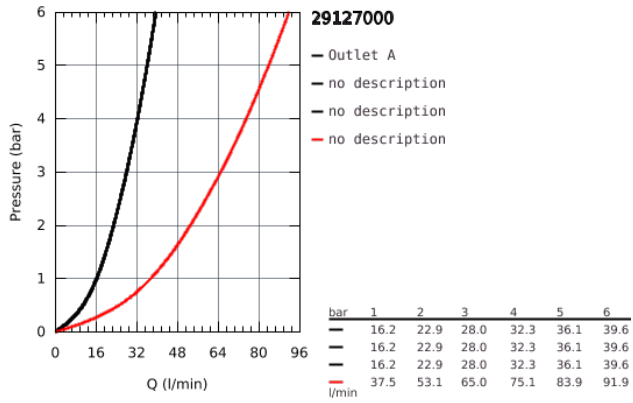

29 127 000 **GROHTHERM SMARTCONTROL TRIPLE VOLUME CONTROL TRIM**