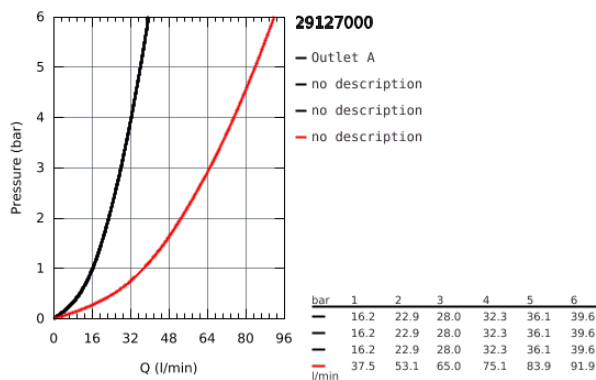

## 29 127 000 GROHTHERM SMARTCONTROL TRIPLE VOLUME CONTROL TRIM

### PRODUCT DESCRIPTION

- Colour: chrome
- set for final installation for
- GROHE Rapido SmartBox 35 600/35 604/35 601
- metal wall escutcheon with GROHE FastFixation (covered escutcheon and shaft sealing, covered fixing), retroactively 6° adjustable
- 10 mm thin profile escutcheon
- GROHE Long-Life finish
- GROHE SmartControl push for ON-OFF, turn for volume adjustment from GROHE Water Saving to full flow
- exchangeable symbols
- GROHE ProGrip with knurl structure
- multiple outlets can be run simultaneously
- without roughing-in-set
- flow performance: outlet D = 28 l/min outlet E = 28 l/min outlet A = 28 l/min outlet D+E+A = 65 l/min
- optional flow reducer for CALGreen compliance included