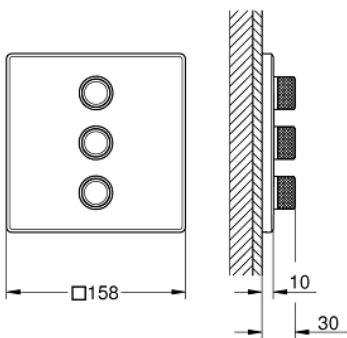

### PRODUCT DESCRIPTION

- Colour: chrome
- set for final installation for
- GROHE Rapido SmartBox 35 600/35 604/35 601
- metal wall escutcheon with GROHE FastFixation (covered escutcheon and shaft sealing, covered fixing), retroactively 6° adjustable
- 10 mm thin profile escutcheon
- GROHE Long-Life finish
- GROHE SmartControl push for ON-OFF, turn for volume adjustment from GROHE Water Saving to full flow
- exchangeable symbols
- GROHE ProGrip with knurl structure
- multiple outlets can be run simultaneously
- without roughing-in-set
- flow performance: outlet D = 28 l/min outlet E = 28 l/min outlet A = 28 l/min outlet D+E+A = 65 l/min
- optional flow reducer for CALGreen compliance included

## 29 127 000 GROHTHERM SMARTCONTROL TRIPLE VOLUME CONTROL TRIM

**SPARE PARTS**, September 2016 – spareParts.validDate.now

1: Push button (Order-nr. 48361000)

2: Escutcheon (Order-nr. 48368000)

3: Mounting plate (Order-nr. 48365000)

4: Cartridge (Order-nr. 48359000)

4.1: Spindle (Order-nr. 49088000)

5: Seal (Order-nr. 48360000)

6: Universal extension set single-lever mixers, 25 mm (Order-nr. 14048000)\*

\* Optional accessories