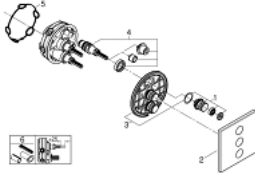

### PRODUCT DESCRIPTION

- Colour: chrome
- set for final installation for
- GROHE Rapido SmartBox 35 600/35 604/35 601
- metal wall escutcheon with GROHE FastFixation (covered escutcheon and shaft sealing, covered fixing), retroactively 6° adjustable
- 10 mm thin profile escutcheon
- GROHE Long-Life finish
- GROHE SmartControl push for ON-OFF, turn for volume adjustment from GROHE Water Saving to full flow
- exchangeable symbols
- GROHE ProGrip with knurl structure
- multiple outlets can be run simultaneously
- without roughing-in-set
- flow performance: outlet D = 28 l/min outlet E = 28 l/min outlet A = 28 l/min outlet D+E+A = 65 l/min
- optional flow reducer for CALGreen compliance included

## 29 127 000 GROHTHERM SMARTCONTROL TRIPLE VOLUME CONTROL TRIM

**SPARE PARTS**, September 2016 – spareParts.validDate.now

1: Push button (Order-nr. 48361000)

2: Escutcheon (Order-nr. 48368000)

3: Mounting plate (Order-nr. 48365000)

4: Cartridge (Order-nr. 48359000)

4.1: Spindle (Order-nr. 49088000)

5: Seal (Order-nr. 48360000)

6: Universal extension set single-lever mixers, 25 mm (Order-nr. 14048000)\*

\* Optional accessories