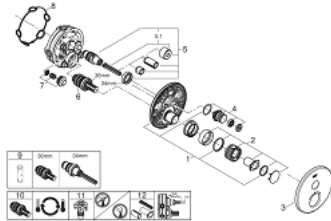

29 118 000 GROHTHERM SMARTCONTROL THERMOSTAT FOR CONCEALED INSTALLATION WITH ONE VALVE

PRODUCT DESCRIPTION

- Colour: chrome
- set for final installation for
- GROHE Rapido SmartBox (35 600/35 604)
- metal wall escutcheon with GROHE FastFixation (covered escutcheon and shaft sealing, covered fixing), retroactively 6° adjustable
- GROHE Long-Life finish
- GROHE SmartControl push for ON-OFF, turn for volume adjustment from GROHE Water Saving to full flow
- exchangeable symbols
- GROHE TurboStat compact cartridge with wax thermoelement
- GROHE ProGrip with knurl structure
- GROHE SafeStop at 38°C
- GROHE SafeStop Plus optional temperature limiter at 43°C or 46°C included
- built-in non return valves and dirt strainers
- without roughing-in-set
- flow performance: outlet A (to external shut-off) = 34 l/min outlet B/C = 29 l/min

29 118 000 GROHTHERM SMARTCONTROL THERMOSTAT FOR CONCEALED INSTALLATION WITH ONE VALVE

29 118 000 GROHTHERM SMARTCONTROL THERMOSTAT FOR CONCEALED INSTALLATION WITH ONE VALVE

SPARE PARTS, January 2020 – spareParts.validDate.now

- 1: Mounting plate (Order-nr. 48362000)
 - 2: Temperature control handle (Order-nr. 49029000)
 - 3: Escutcheon (Order-nr. 49030000)
 - 4: Push button (Order-nr. 48361000)
 - 5: Cartridge (Order-nr. 48359000)
 - 5.1: Spindle (Order-nr. 49088000)
 - 6: Thermostatic compact cartridge 3/4" (Order-nr. 49028000)
 - 7: Non-return valve (Order-nr. 49085000)
 - 8: Seal (Order-nr. 48360000)
 - 9: Socket Spanner (Order-nr. 49059000)*
 - 10: GROHE TurboStat cartridge 3/4" (Order-nr. 49003000)*
 - 11: Service stops (Order-nr. 1405300M)*
 - 12: Universal extension set single-lever mixers, 25 mm (Order-nr. 14048000)*
- * Optional accessories