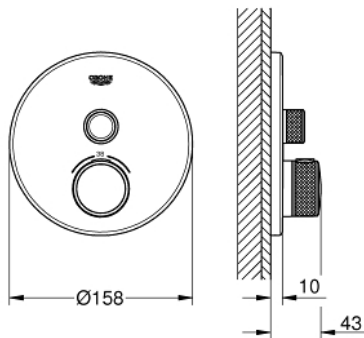

29 118 000 GROHTHERM SMARTCONTROL THERMOSTAT FOR CONCEALED INSTALLATION WITH ONE VALVE

PRODUCT DESCRIPTION

- Colour: chrome
- set for final installation for
- GROHE Rapido SmartBox (35 600/35 604)
- metal wall escutcheon with GROHE FastFixation (covered escutcheon and shaft sealing, covered fixing), retroactively 6° adjustable
- GROHE Long-Life finish
- GROHE SmartControl push for ON-OFF, turn for volume adjustment from GROHE Water Saving to full flow
- exchangeable symbols
- GROHE TurboStat compact cartridge with wax thermoelement
- GROHE ProGrip with knurl structure
- GROHE SafeStop at 38°C
- GROHE SafeStop Plus optional temperature limiter at 43°C or 46°C included
- built-in non return valves and dirt strainers
- without roughing-in-set
- flow performance: outlet A (to external shut-off) = 34 l/min outlet B/C = 29 l/min

- 1: Mounting plate (Order-nr. 48362000)
 - 2: Temperature control handle (Order-nr. 49029000)
 - 3: Escutcheon (Order-nr. 49030000)
 - 4: Push button (Order-nr. 48361000)
 - 5: Cartridge (Order-nr. 48359000)
 - 5.1: Spindle (Order-nr. 49088000)
 - 6: Thermostatic compact cartridge 3/4" (Order-nr. 49028000)
 - 7: Non-return valve (Order-nr. 49085000)
 - 8: Seal (Order-nr. 48360000)
 - 9: Socket Spanner (Order-nr. 49059000)*
 - 10: GROHE TurboStat cartridge 3/4" (Order-nr. 49003000)*
 - 11: Service stops (Order-nr. 1405300M)*
 - 12: Universal extension set single-lever mixers, 25 mm (Order-nr. 14048000)*
- * Optional accessories