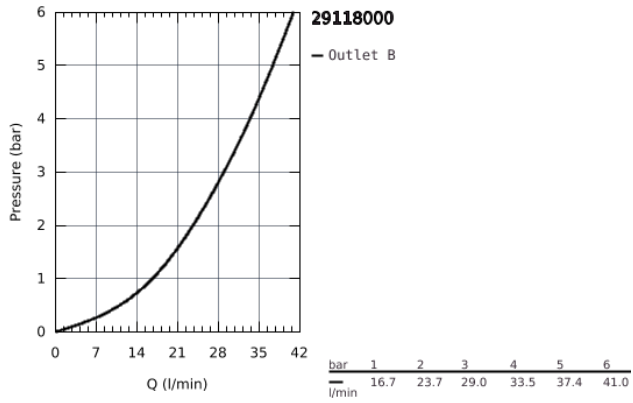

29 118 000 GROHTHERM SMARTCONTROL THERMOSTAT FOR CONCEALED INSTALLATION WITH ONE VALVE

PRODUCT DESCRIPTION

- Colour: chrome
- set for final installation for
- GROHE Rapido SmartBox (35 600/35 604)
- metal wall escutcheon with GROHE FastFixation (covered escutcheon and shaft sealing, covered fixing), retroactively 6° adjustable
- GROHE Long-Life finish
- GROHE SmartControl push for ON-OFF, turn for volume adjustment from GROHE Water Saving to full flow
- exchangeable symbols
- GROHE TurboStat compact cartridge with wax thermoelement
- GROHE ProGrip with knurl structure
- GROHE SafeStop at 38°C
- GROHE SafeStop Plus optional temperature limiter at 43°C or 46°C included
- built-in non return valves and dirt strainers
- without roughing-in-set
- flow performance: outlet A (to external shut-off) = 34 l/min outlet B/C = 29 l/min

29 118 000 GROHTHERM SMARTCONTROL THERMOSTAT FOR CONCEALED INSTALLATION WITH ONE VALVE

29 118 000 GROHTHERM SMARTCONTROL THERMOSTAT FOR CONCEALED INSTALLATION WITH ONE VALVE

SPARE PARTS, January 2020 – spareParts.validDate.now

- 1: Mounting plate (Order-nr. 48362000)
 - 2: Temperature control handle (Order-nr. 49029000)
 - 3: Escutcheon (Order-nr. 49030000)
 - 4: Push button (Order-nr. 48361000)
 - 5: Cartridge (Order-nr. 48359000)
 - 5.1: Spindle (Order-nr. 49088000)
 - 6: Thermostatic compact cartridge 3/4" (Order-nr. 49028000)
 - 7: Non-return valve (Order-nr. 49085000)
 - 8: Seal (Order-nr. 48360000)
 - 9: Socket Spanner (Order-nr. 49059000)*
 - 10: GROHE TurboStat cartridge 3/4" (Order-nr. 49003000)*
 - 11: Service stops (Order-nr. 1405300M)*
 - 12: Universal extension set single-lever mixers, 25 mm (Order-nr. 14048000)*
- * Optional accessories