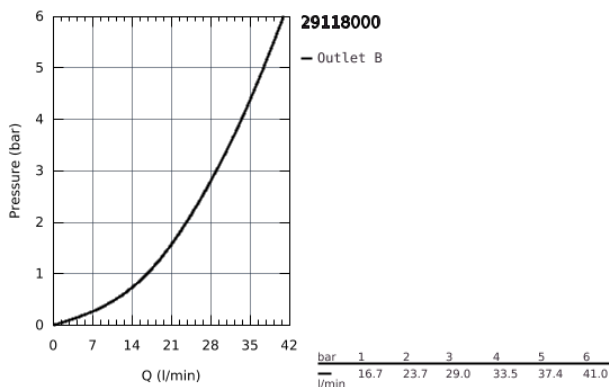

29 118 000 GROHTHERM SMARTCONTROL THERMOSTAT FOR CONCEALED INSTALLATION WITH ONE VALVE

PRODUCT DESCRIPTION

- Colour: chrome
- set for final installation for
- GROHE Rapido SmartBox (35 600/35 604)
- metal wall escutcheon with GROHE FastFixation (covered escutcheon and shaft sealing, covered fixing), retroactively 6° adjustable
- GROHE Long-Life finish
- GROHE SmartControl push for ON-OFF, turn for volume adjustment from GROHE Water Saving to full flow
- exchangeable symbols
- GROHE TurboStat compact cartridge with wax thermoelement
- GROHE ProGrip with knurl structure
- GROHE SafeStop at 38°C
- GROHE SafeStop Plus optional temperature limiter at 43°C or 46°C included
- built-in non return valves and dirt strainers
- without roughing-in-set
- flow performance: outlet A (to external shut-off) = 34 l/min outlet B/C = 29 l/min

29 118 000 GROHTHERM SMARTCONTROL THERMOSTAT FOR CONCEALED INSTALLATION WITH ONE VALVE

29 118 000 GROHTHERM SMARTCONTROL THERMOSTAT FOR CONCEALED INSTALLATION WITH ONE VALVE

SPARE PARTS, January 2020 – spareParts.validDate.now