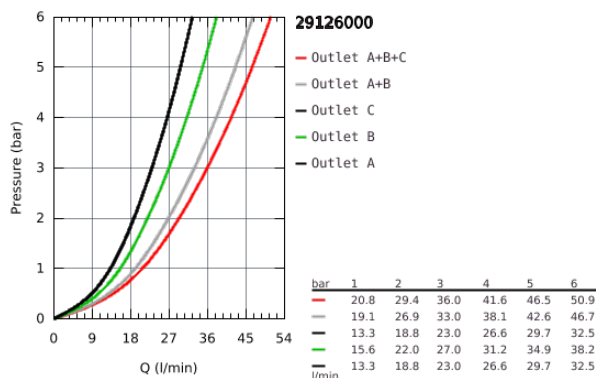

29 126 000 GROHTHERM SMARTCONTROL THERMOSTAT FOR CONCEALED INSTALLATION WITH 3 VALVES

PRODUCT DESCRIPTION

- Colour: Chrome
- set for final installation for
- GROHE Rapido SmartBox 35 600/35 604
- metal wall escutcheon with GROHE FastFixation (covered escutcheon and shaft sealing, covered fixing), retroactively 6° adjustable
- GROHE Long-Life finish
- GROHE SmartControl push for ON-OFF, turn for volume adjustment from GROHE Water Saving to full flow
- exchangeable symbols
- GROHE TurboStat compact cartridge with wax thermoelement
- GROHE ProGrip with knurl structure
- GROHE SafeStop safety button at 38°C (calibration required)
- GROHE SafeStop Plus optional temperature limiter at 43°C or 46°C included
- built-in non return valve and dirt strainers
- multiple outlets can be run simultaneously
- without roughing-in-set
- flow performance: outlet A = 23 l/min outlet B = 27 l/min outlet C = 23 l/min outlet A + B = 33 l/min outlet A + B + C = 36 l/min