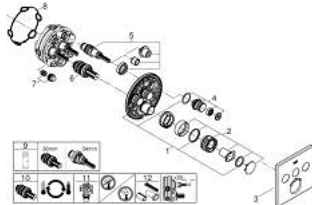

29 126 000 GROHTHERM SMARTCONTROL THERMOSTAT FOR CONCEALED INSTALLATION WITH 3 VALVES

PRODUCT DESCRIPTION

- Colour: Chrome
- set for final installation for
- GROHE Rapido SmartBox 35 600/35 604
- metal wall escutcheon with GROHE FastFixation (covered escutcheon and shaft sealing, covered fixing), retroactively 6° adjustable
- GROHE Long-Life finish
- GROHE SmartControl push for ON-OFF, turn for volume adjustment from GROHE Water Saving to full flow
- exchangeable symbols
- GROHE TurboStat compact cartridge with wax thermoelement
- GROHE ProGrip with knurl structure
- GROHE SafeStop safety button at 38°C (calibration required)
- GROHE SafeStop Plus optional temperature limiter at 43°C or 46°C included
- built-in non return valve and dirt strainers
- multiple outlets can be run simultaneously
- without roughing-in-set
- flow performance: outlet A = 23 l/min outlet B = 27 l/min outlet C = 23 l/min outlet A + B = 33 l/min outlet A + B + C = 36 l/min

29 126 000 GROHTHERM SMARTCONTROL THERMOSTAT FOR CONCEALED INSTALLATION WITH 3 VALVES

29 126 000 GROHTHERM SMARTCONTROL THERMOSTAT FOR CONCEALED INSTALLATION WITH 3 VALVES

SPARE PARTS, September 2016 – now

- 1: Mounting plate (Spare part-nr. 48362000)
- 2: Temperature control handle (Spare part-nr. 49029000)
- 3: Escutcheon (Spare part-nr. 49042000)
- 4: WC push button (Spare part-nr. 48361000)
- 5: Cartridge (Spare part-nr. 48359000)
- 5.1: Spindle (Spare part-nr. 49088000)
- 6: Thermostatic compact cartridge 3/4" (Spare part-nr. 49028000)
- 7: Non-return valves (Spare part-nr. 47979000)
- 8: Sealing washer (Spare part-nr. 48360000)
- 9: Socket Spanner (Spare part-nr. 49059000)*
- 10: GROHE TurboStat cartridge 3/4" (Spare part-nr. 49003000)*
- 11: Service stops (Spare part-nr. 1405300M)*
- 12: Universal extension set single-lever mixers, 25 mm (Spare part-nr. 14048000)*