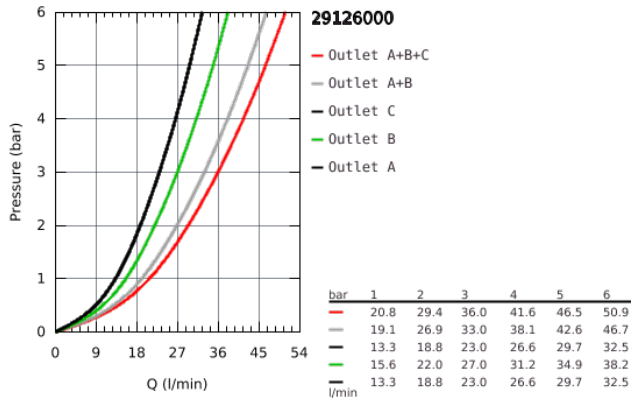

29 126 000 GROHTHERM SMARTCONTROL THERMOSTAT FOR CONCEALED INSTALLATION WITH 3 VALVES