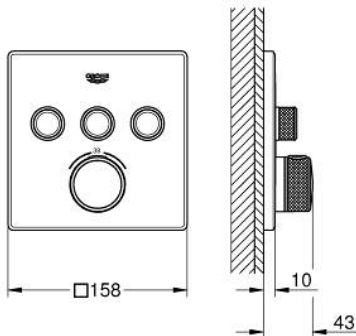

29 126 000 GROHTHERM SMARTCONTROL THERMOSTAT FOR CONCEALED INSTALLATION WITH 3 VALVES

PRODUCT DESCRIPTION

- Colour: Chrome
- set for final installation for
- GROHE Rapido SmartBox 35 600/35 604
- metal wall escutcheon with GROHE FastFixation (covered escutcheon and shaft sealing, covered fixing), retroactively 6° adjustable
- GROHE Long-Life finish
- GROHE SmartControl push for ON-OFF, turn for volume adjustment from GROHE Water Saving to full flow
- exchangeable symbols
- GROHE TurboStat compact cartridge with wax thermoelement
- GROHE ProGrip with knurl structure
- GROHE SafeStop safety button at 38°C (calibration required)
- GROHE SafeStop Plus optional temperature limiter at 43°C or 46°C included
- built-in non return valve and dirt strainers
- multiple outlets can be run simultaneously
- without roughing-in-set
- flow performance: outlet A = 23 l/min outlet B = 27 l/min outlet C = 23 l/min outlet A + B = 33 l/min outlet A + B + C = 36 l/min

- 1: Mounting plate (Spare part-nr. 48362000)
- 2: Temperature control handle (Spare part-nr. 49029000)
- 3: Escutcheon (Spare part-nr. 49042000)
- 4: WC push button (Spare part-nr. 48361000)
- 5: Cartridge (Spare part-nr. 48359000)
- 5.1: Spindle (Spare part-nr. 49088000)
- 6: Thermostatic compact cartridge 3/4" (Spare part-nr. 49028000)
- 7: Non-return valves (Spare part-nr. 47979000)
- 8: Sealing washer (Spare part-nr. 48360000)
- 9: Socket Spanner (Spare part-nr. 49059000)*
- 10: GROHE TurboStat cartridge 3/4" (Spare part-nr. 49003000)*
- 11: Service stops (Spare part-nr. 1405300M)*
- 12: Universal extension set single-lever mixers, 25 mm (Spare part-nr. 14048000)*