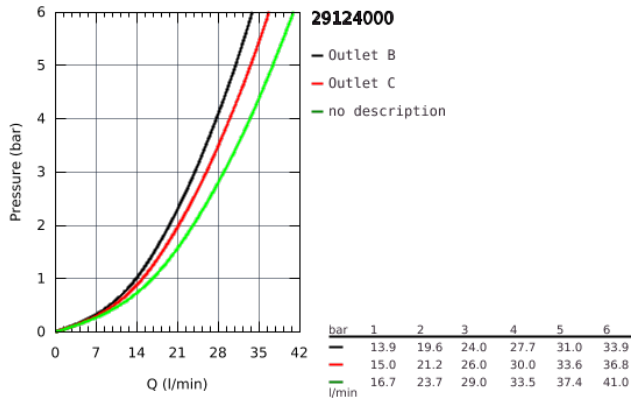

29 124 000 GROHTHERM SMARTCONTROL THERMOSTAT FOR CONCEALED INSTALLATION WITH 2 VALVES