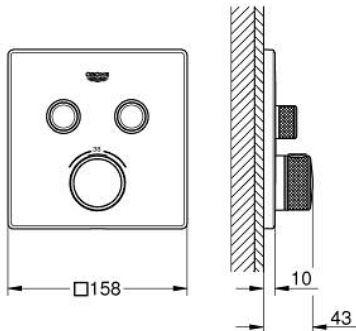

### PRODUCT DESCRIPTION

- Colour: chrome
- set for final installation for
- GROHE Rapido SmartBox (35 600/35 604)
- metal wall escutcheon with GROHE FastFixation (covered escutcheon and shaft sealing, covered fixing), retroactively 6° adjustable
- GROHE Long-Life finish
- GROHE SmartControl push for ON-OFF, turn for volume adjustment from GROHE Water Saving to full flow
- exchangeable symbols
- GROHE TurboStat compact cartridge with wax thermoelement
- GROHE ProGrip with knurl structure
- GROHE SafeStop at 38°C
- GROHE SafeStop Plus optional temperature limiter at 43°C or 46°C included
- built-in non return valves and dirt strainers
- multiple outlets can be run simultaneously
- without roughing-in-set
- flow performance: outlet B = 24 l/min outlet C = 26 l/min outlet B+C = 29 l/min

### SPARE PARTS, September 2016 – spareParts.validDate.now

- 1: Mounting plate (Order-nr. 48363000)
  - 2: Temperature control handle (Order-nr. 49029000)
  - 3: Escutcheon (Order-nr. 49039000)
  - 4: Push button (Order-nr. 48361000)
  - 5: Cartridge (Order-nr. 48359000)
  - 5.1: Spindle (Order-nr. 49088000)
  - 6: Thermostatic compact cartridge 3/4" (Order-nr. 49028000)
  - 7: Non-return valves (Order-nr. 47979000)
  - 8: Seal (Order-nr. 48360000)
  - 9: Socket Spanner (Order-nr. 49059000)\*
  - 10: Backflow protection combination (EN1717) (Order-nr. 14055000)\*
  - 11: GROHE TurboStat cartridge 3/4" (Order-nr. 49003000)\*
  - 12: Service stops (Order-nr. 1405300M)\*
  - 13: Universal extension set single-lever mixers, 25 mm (Order-nr. 14048000)\*
- \* Optional accessories