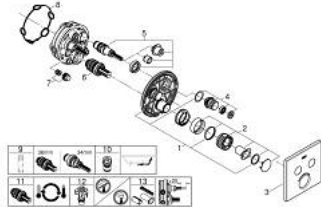

### PRODUCT DESCRIPTION

- Colour: chrome
- set for final installation for
- GROHE Rapido SmartBox (35 600/35 604)
- metal wall escutcheon with GROHE FastFixation (covered escutcheon and shaft sealing, covered fixing), retroactively 6° adjustable
- GROHE Long-Life finish
- GROHE SmartControl push for ON-OFF, turn for volume adjustment from GROHE Water Saving to full flow
- exchangeable symbols
- GROHE TurboStat compact cartridge with wax thermoelement
- GROHE ProGrip with knurl structure
- GROHE SafeStop at 38°C
- GROHE SafeStop Plus optional temperature limiter at 43°C or 46°C included
- built-in non return valves and dirt strainers
- multiple outlets can be run simultaneously
- without roughing-in-set
- flow performance: outlet B = 24 l/min outlet C = 26 l/min outlet B+C = 29 l/min

### SPARE PARTS, September 2016 – spareParts.validDate.now

- 1: Mounting plate (Order-nr. 48363000)
  - 2: Temperature control handle (Order-nr. 49029000)
  - 3: Escutcheon (Order-nr. 49039000)
  - 4: Push button (Order-nr. 48361000)
  - 5: Cartridge (Order-nr. 48359000)
  - 5.1: Spindle (Order-nr. 49088000)
  - 6: Thermostatic compact cartridge 3/4" (Order-nr. 49028000)
  - 7: Non-return valves (Order-nr. 47979000)
  - 8: Seal (Order-nr. 48360000)
  - 9: Socket Spanner (Order-nr. 49059000)\*
  - 10: Backflow protection combination (EN1717) (Order-nr. 14055000)\*
  - 11: GROHE TurboStat cartridge 3/4" (Order-nr. 49003000)\*
  - 12: Service stops (Order-nr. 1405300M)\*
  - 13: Universal extension set single-lever mixers, 25 mm (Order-nr. 14048000)\*
- \* Optional accessories