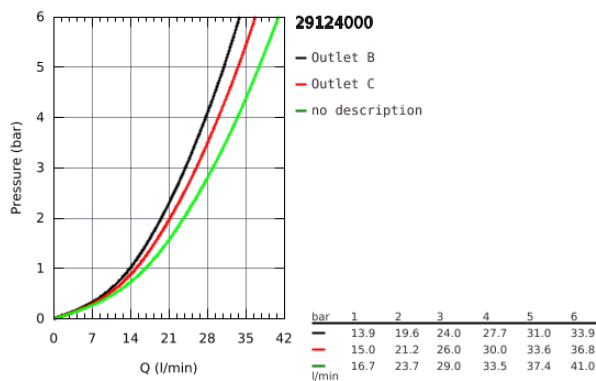

### PRODUCT DESCRIPTION

- Colour: chrome
- set for final installation for
- GROHE Rapido SmartBox (35 600/35 604)
- metal wall escutcheon with GROHE FastFixation (covered escutcheon and shaft sealing, covered fixing), retroactively 6° adjustable
- GROHE Long-Life finish
- GROHE SmartControl push for ON-OFF, turn for volume adjustment from GROHE Water Saving to full flow
- exchangeable symbols
- GROHE TurboStat compact cartridge with wax thermoelement
- GROHE ProGrip with knurl structure
- GROHE SafeStop at 38°C
- GROHE SafeStop Plus optional temperature limiter at 43°C or 46°C included
- built-in non return valves and dirt strainers
- multiple outlets can be run simultaneously
- without roughing-in-set
- flow performance: outlet B = 24 l/min outlet C = 26 l/min outlet B+C = 29 l/min