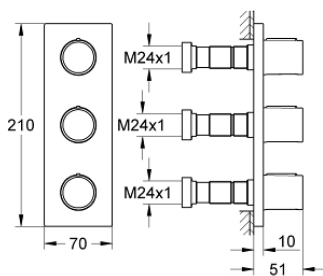

### PRODUCT DESCRIPTION

- for use with rough-in box 35 031 000 (1/2" connections) / 35 032 000 (1/2" NPT connections) sold separately
- **GROHE StarLight** chrome finish
- metal handles for volume control
- metal wall escutcheon with hidden fixing and hidden sealing
- vertical or horizontal installation

### SPARE PARTS

1: Handle (Order-nr. 48192000)

1.1: Replacement handle connection kit (Order-nr. 45186000)

2: Extension for spindle (Order-nr. 48044000)

3: Extension-set, 80 mm (Order-nr. 45202000)

4: Extension-set 200 mm (Order-nr. 45203000)\*