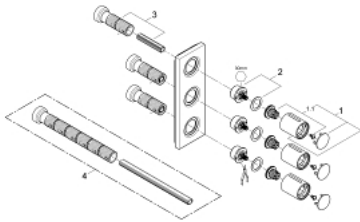

### PRODUCT DESCRIPTION

- for use with rough-in box 35 031 000 (1/2" connections) / 35 032 000 (1/2" NPT connections) sold separately
- **GROHE StarLight** chrome finish
- metal handles for volume control
- metal wall escutcheon with hidden fixing and hidden sealing
- vertical or horizontal installation

### SPARE PARTS

1: Handle (Order-nr. 48192000)

1.1: Replacement handle connection kit (Order-nr. 45186000)

2: Extension for spindle (Order-nr. 48044000)

3: Extension-set, 80 mm (Order-nr. 45202000)

4: Extension-set 200 mm (Order-nr. 45203000)\*