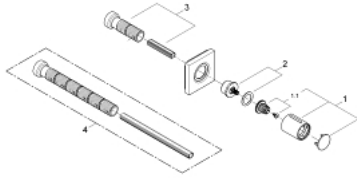

27 623 000 GROHTHERM F SINGLE VOLUME CONTROL TRIM

PRODUCT DESCRIPTION

- for use with rough-in box 35 028 000 (1/2" connections) / 35 029 000 (1/2" NPT connections) sold separately
- **GROHE StarLight** chrome finish
- metal handle for volume control
- metal wall escutcheon with hidden fixing and hidden sealing
- for use with rough-in valve (35 029)

27 623 000 GROHTHERM F SINGLE VOLUME CONTROL TRIM

SPARE PARTS

1: Handle (Order-nr. 48192000)

1.1: Replacement handle connection kit (Order-nr. 45186000)

2: Extension for spindle (Order-nr. 48044000)

3: Extension-set, 80 mm (Order-nr. 45202000)

4: Extension-set 200 mm (Order-nr. 45203000)*

* Optional accessories