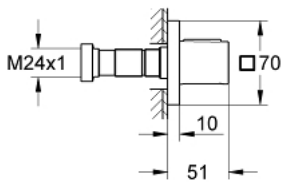

27 623 000 GROHTHERM F SINGLE VOLUME CONTROL TRIM

PRODUCT DESCRIPTION

- for use with rough-in box 35 028 000 (1/2" connections) / 35 029 000 (1/2" NPT connections) sold separately
- **GROHE StarLight** chrome finish
- metal handle for volume control
- metal wall escutcheon with hidden fixing and hidden sealing
- for use with rough-in valve (35 029)

27 623 000 GROHTHERM F SINGLE VOLUME CONTROL TRIM

SPARE PARTS

1: Handle (Order-nr. 48192000)

1.1: Replacement handle connection kit (Order-nr. 45186000)

2: Extension for spindle (Order-nr. 48044000)

3: Extension-set, 80 mm (Order-nr. 45202000)