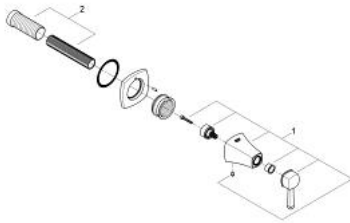

19 944 000 GRANDERA VOLUME CONTROL TRIM

PRODUCT DESCRIPTION

- Colour: Chrome
- set for final installation for
- 35 028 000
- 29 032 000 (preassembled headpart 1/2")
- GROHE Long-Life finish
- installation depth adjustable
- 43 - 91 mm

19 944 000 GRANDERA VOLUME CONTROL TRIM

SPARE PARTS, June 2012 – now

1: Handle (Spare part-nr. 48215000)

2: Extension (Spare part-nr. 45988000)