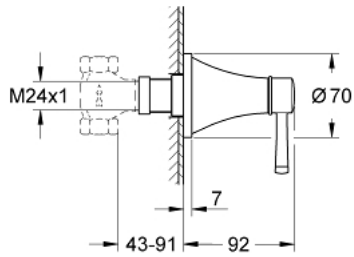

19 944 000 GRANDERA VOLUME CONTROL TRIM

PRODUCT DESCRIPTION

- Colour: Chrome
- set for final installation for
- 35 028 000
- 29 032 000 (preassembled headpart 1/2")
- GROHE Long-Life finish
- installation depth adjustable
- 43 - 91 mm

19 944 000 GRANDERA VOLUME CONTROL TRIM

SPARE PARTS, June 2012 – now

1: Handle (Spare part-nr. 48215000)

2: Extension (Spare part-nr. 45988000)