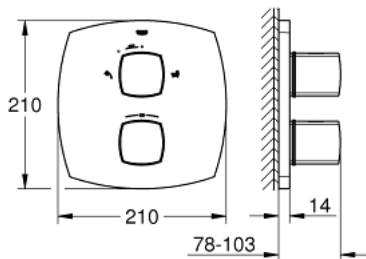

## 19 948 000 GRANDERA THERMOSTATIC BATH MIXER WITH INTEGRATED 2-WAY DIVERTER

### PRODUCT DESCRIPTION

- Colour: chrome
- final installation set for
- 35 500 000
- without concealed body
- GROHE Long-Life finish
- GROHE SafeStop at 38°C
- GROHE SafeStop Plus optional temperature limiter at 43°C included
- GROHE AquaDimmer Eco with multiple function:
  - - shut off and flow control
- diverter: hand shower/bath spout
- Integrated Eco-Button with Eco-Stop for shower
- GROHE FastFixation escutcheon with covered shaft sealing and covered fixing
- metal handles

### UNITS PER PACKAGE , November 2015 – now

- 1: Shut-off handle (Order-nr. 47933000)
- 2: Temperature control handle (Order-nr. 47934000)
- 3: Stop ring (Order-nr. 47922000)
- 4: Escutcheon (Order-nr. 47932000)
- 5: Aquadimmer (Order-nr. 47364000)
- 6: Adapter 3/4" x 1/2" (Order-nr. 12701000)
- 7: Extension-set, 27,5 mm (Order-nr. 47781000)\*
- 8: Socket spanner (Order-nr. 19332000)\*