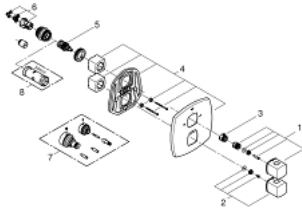

## 19 948 000 GRANDERA THERMOSTATIC BATH MIXER WITH INTEGRATED 2-WAY DIVERTER

### PRODUCT DESCRIPTION

- Colour: chrome
- final installation set for
- 35 500 000
- without concealed body
- GROHE Long-Life finish
- GROHE SafeStop at 38°C
- GROHE SafeStop Plus optional temperature limiter at 43°C included
- GROHE AquaDimmer Eco with multiple function:
  - - shut off and flow control
- diverter: hand shower/bath spout
- Integrated Eco-Button with Eco-Stop for shower
- GROHE FastFixation escutcheon with covered shaft sealing and covered fixing
- metal handles

### UNITS PER PACKAGE , November 2015 – now

- 1: Shut-off handle (Order-nr. 47933000)
- 2: Temperature control handle (Order-nr. 47934000)
- 3: Stop ring (Order-nr. 47922000)
- 4: Escutcheon (Order-nr. 47932000)
- 5: Aquadimmer (Order-nr. 47364000)
- 6: Adapter 3/4" x 1/2" (Order-nr. 12701000)
- 7: Extension-set, 27,5 mm (Order-nr. 47781000)\*
- 8: Socket spanner (Order-nr. 19332000)\*