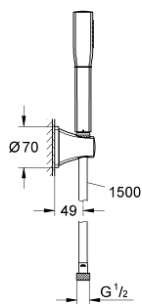

27 993 000 GRANDERA STICK WALL HOLDER SET 1 SPRAY

PRODUCT DESCRIPTION

- Colour: Chrome
- Consisting of:
 - Stick hand shower (26 037 000)
 - Wall hand shower holder (27 969)
 - Rotaflex Metal Long-Life TwistStop shower hose 1500 mm (28 417)
 - GROHE Water Saving 7.6 l/min flow limiter
 - GROHE DreamSpray perfect spray pattern
 - Inner WaterGuide for a longer life
 - GROHE CoolTouch prevents scalding on hot surfaces
 - GROHE Long-Life finish
 - SpeedClean anti-limescale system

27 993 000 **GRANDERA STICK WALL HOLDER SET 1 SPRAY**

SPARE PARTS, August 2012 – now

1: Strainer (Spare part-nr. 0700200M)