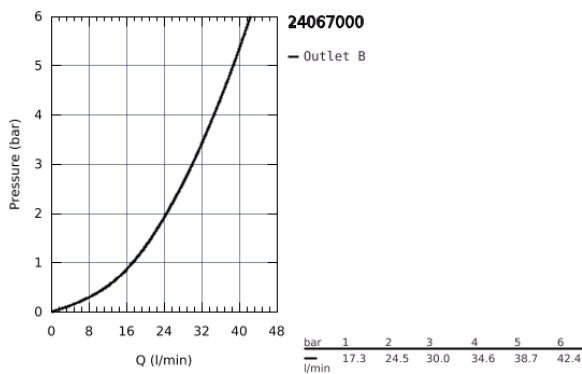

24 067 000 GRANDERA SINGLE-LEVER SHOWER MIXER TRIM

PRODUCT DESCRIPTION

- Colour: Chrome
- set for final installation for
 - GROHE Rapido SmartBox 35 600/35 604
 - GROHE SilkMove 46 mm ceramic cartridge
 - GROHE Long-Life finish
- wall escutcheon with GROHE FastFixation(covered escutcheon- and shaft sealing, covered fixing)
- metal escutcheon, retroactively 6° adjustable
- metal lever
- flow performance: outlet B or C = 30 l/min
- without roughing-in-set

24 067 000 GRANDERA SINGLE-LEVER SHOWER MIXER TRIM

SPARE PARTS, July 2017 – now

- 1: Lever (Spare part-nr. 46833000)
 - 2: escutcheon (Spare part-nr. 48432000)
 - 3: mounting plate (Spare part-nr. 48441000)
 - 4: cap (Spare part-nr. 48455000)
 - 5: Cartridge (Spare part-nr. 46048000)
 - 6: Sealing washer (Spare part-nr. 48360000)
 - 7: Temperature limiter (Spare part-nr. 46308000)*
- * Optional accessories