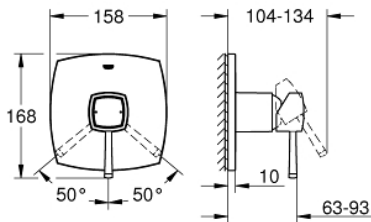

24 067 000 GRANDERA SINGLE-LEVER SHOWER MIXER TRIM

PRODUCT DESCRIPTION

- Colour: Chrome
- set for final installation for
 - GROHE Rapido SmartBox 35 600/35 604
 - GROHE SilkMove 46 mm ceramic cartridge
 - GROHE Long-Life finish
- wall escutcheon with GROHE FastFixation(covered escutcheon- and shaft sealing, covered fixing)
- metal escutcheon, retroactively 6° adjustable
- metal lever
- flow performance: outlet B or C = 30 l/min
- without roughing-in-set

24 067 000 GRANDERA SINGLE-LEVER SHOWER MIXER TRIM

SPARE PARTS, July 2017 – now

- 1: Lever (Spare part-nr. 46833000)
 - 2: escutcheon (Spare part-nr. 48432000)
 - 3: mounting plate (Spare part-nr. 48441000)
 - 4: cap (Spare part-nr. 48455000)
 - 5: Cartridge (Spare part-nr. 46048000)
 - 6: Sealing washer (Spare part-nr. 48360000)
 - 7: Temperature limiter (Spare part-nr. 46308000)*
- * Optional accessories