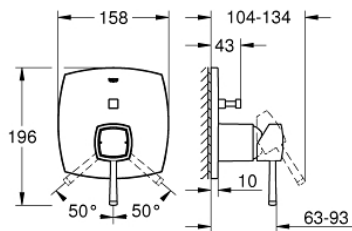

24 068 000 GRANDERA SINGLE-LEVER MIXER WITH 2-WAY DIVERTER

PRODUCT DESCRIPTION

- Colour: Chrome
- set for final installation for
 - GROHE Rapido SmartBox 35 600/35 604
 - GROHE SilkMove 46 mm ceramic cartridge
 - GROHE Long-Life finish
- wall escutcheon with GROHE FastFixation(covered escutcheon- and shaft sealing, covered fixing)
- metal escutcheon, retroactively 6° adjustable
- metal lever
- automatic 2-way diverter
- flow performance: outlet B = 27 l/min, outlet C = 27 l/min
- without roughing-in-set

24 068 000 GRANDERA SINGLE-LEVER MIXER WITH 2-WAY DIVERTER

SPARE PARTS, July 2017 – now

- 1: Lever (Spare part-nr. 46833000)
- 2: escutcheon (Spare part-nr. 48433000)
- 3: mounting plate (Spare part-nr. 48438000)
- 4: cap (Spare part-nr. 48455000)
- 5: Cartridge (Spare part-nr. 46048000)
- 6: Diverter (Spare part-nr. 48442000)
- 7: Sealing washer (Spare part-nr. 48360000)
- 8: Non-return valve (Spare part-nr. 49085000)
- 9: Temperature limiter (Spare part-nr. 46308000)*
- 10: Backflow protection combination (DIN-EN1717) (Spare part-nr. 14055000)*