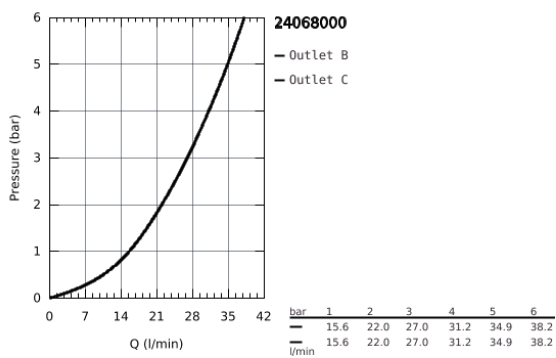

24 068 000 GRANDERA SINGLE-LEVER MIXER WITH 2-WAY DIVERTER

PRODUCT DESCRIPTION

- Colour: Chrome
- set for final installation for
 - GROHE Rapido SmartBox 35 600/35 604
 - GROHE SilkMove 46 mm ceramic cartridge
 - GROHE Long-Life finish
- wall escutcheon with GROHE FastFixation(covered escutcheon- and shaft sealing, covered fixing)
- metal escutcheon, retroactively 6° adjustable
- metal lever
- automatic 2-way diverter
- flow performance: outlet B = 27 l/min, outlet C = 27 l/min
- without roughing-in-set

24 068 000 GRANDERA SINGLE-LEVER MIXER WITH 2-WAY DIVERTER

SPARE PARTS, July 2017 – now

- 1: Lever (Spare part-nr. 46833000)
- 2: escutcheon (Spare part-nr. 48433000)
- 3: mounting plate (Spare part-nr. 48438000)
- 4: cap (Spare part-nr. 48455000)
- 5: Cartridge (Spare part-nr. 46048000)
- 6: Diverter (Spare part-nr. 48442000)
- 7: Sealing washer (Spare part-nr. 48360000)
- 8: Non-return valve (Spare part-nr. 49085000)
- 9: Temperature limiter (Spare part-nr. 46308000)*
- 10: Backflow protection combination (DIN-EN1717) (Spare part-nr. 14055000)*