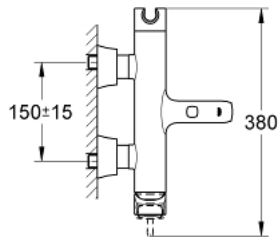

## 23 317 000 GRANDERA SINGLE-LEVER BATH/SHOWER MIXER

### PRODUCT DESCRIPTION

- Colour: chrome
- wall mounted
- GROHE SilkMove 46 mm ceramic cartridge
- GROHE Long-Life finish
- adjustable flow rate limiter
- integrated hand shower holder
- automatic diverter: bath/shower
- mousseur
- integrated non-return valve in the shower outlet 1/2"
- covered S-unions
- protected against backflow
- min. recommended pressure 1.0 bar

### SPARE PARTS, October 2018 – now

- 1: Lever (Order-nr. 46833000)
- 2: Cartridge (Order-nr. 46048000)
- 3: S-union, exposed (Order-nr. 46861000)
- 4: Screw joint (Order-nr. 45044000)
- 5: Diverter knob (Order-nr. 48217000)
- 6: Diverter (Order-nr. 65655000)
- 7: Non-return valve (Order-nr. 08565000)
- 8: Mousseur (Order-nr. 13952000)
- 9: Temperature limiter (Order-nr. 46375000)\*
- 10: Extension set 1/2", 30 mm (Order-nr. 46238000)\*
- 11: Special spanner (Order-nr. 19377000)\*