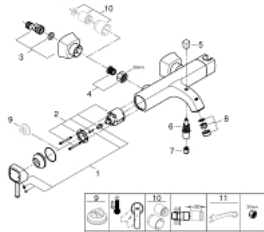

## 23 317 000 GRANDERA SINGLE-LEVER BATH/SHOWER MIXER

### PRODUCT DESCRIPTION

- Colour: chrome
- wall mounted
- GROHE SilkMove 46 mm ceramic cartridge
- GROHE Long-Life finish
- adjustable flow rate limiter
- integrated hand shower holder
- automatic diverter: bath/shower
- mousseur
- integrated non-return valve in the shower outlet 1/2"
- covered S-unions
- protected against backflow
- min. recommended pressure 1.0 bar

### SPARE PARTS, October 2018 – now

- 1: Lever (Order-nr. 46833000)
- 2: Cartridge (Order-nr. 46048000)
- 3: S-union, exposed (Order-nr. 46861000)
- 4: Screw joint (Order-nr. 45044000)
- 5: Diverter knob (Order-nr. 48217000)
- 6: Diverter (Order-nr. 65655000)
- 7: Non-return valve (Order-nr. 08565000)
- 8: Mousseur (Order-nr. 13952000)
- 9: Temperature limiter (Order-nr. 46375000)\*
- 10: Extension set 1/2", 30 mm (Order-nr. 46238000)\*
- 11: Special spanner (Order-nr. 19377000)\*