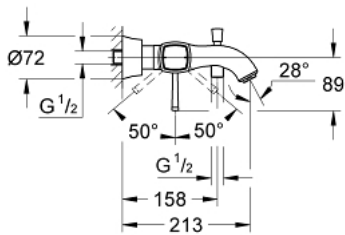

## 23 317 000 GRANDERA SINGLE-LEVER BATH/SHOWER MIXER

### PRODUCT DESCRIPTION

- Colour: chrome
- wall mounted
- GROHE SilkMove 46 mm ceramic cartridge
- GROHE Long-Life finish
- adjustable flow rate limiter
- integrated hand shower holder
- automatic diverter: bath/shower
- mousseur
- integrated non-return valve in the shower outlet 1/2"
- covered S-unions
- protected against backflow
- min. recommended pressure 1.0 bar

### SPARE PARTS, October 2018 – now

- 1: Lever (Order-nr. 46833000)
- 2: Cartridge (Order-nr. 46048000)
- 3: S-union, exposed (Order-nr. 46861000)
- 4: Screw joint (Order-nr. 45044000)
- 5: Diverter knob (Order-nr. 48217000)
- 6: Diverter (Order-nr. 65655000)
- 7: Non-return valve (Order-nr. 08565000)
- 8: Mousseur (Order-nr. 13952000)
- 9: Temperature limiter (Order-nr. 46375000)\*
- 10: Extension set 1/2", 30 mm (Order-nr. 46238000)\*
- 11: Special spanner (Order-nr. 19377000)\*