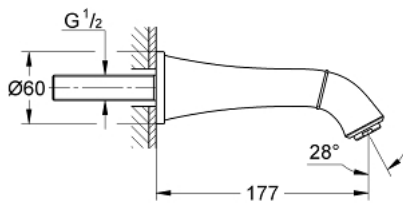

13 341 000 GRANDERA BATH SPOUT

PRODUCT DESCRIPTION

- wall mounted
- **GROHE StarLight** chrome finish
- mousseur
- projection 177 mm

Pure Freude
an Wasser

13 341 000 GRANDERA BATH SPOUT

SPARE PARTS, June 2012 – now

1: Flow restrictor (Order-nr. 13952000)