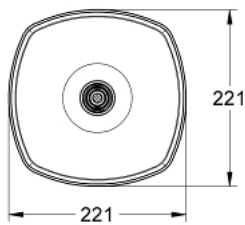

27 974 000 **RAINSHOWER GRANDERA HEAD SHOWER 1 SPRAY**

PRODUCT DESCRIPTION

- 221 x 221 mm
- material: metal
- with ball joint
- rotation angle $\pm 15^\circ$
- connection thread 1/2"
- **GROHE DreamSpray** perfect spray pattern
- **GROHE StarLight** chrome finish
- **SpeedClean** anti-limescale system

27 974 000 **RAINSHOWER GRANDERA HEAD SHOWER 1 SPRAY**

SPARE PARTS, August 2012 – now

1: Inlet valve assembly (Order-nr. 45933000)