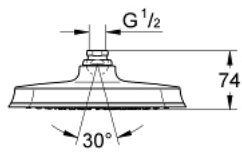

27 974 000 **RAINSHOWER GRANDERA HEAD SHOWER 1 SPRAY**

PRODUCT DESCRIPTION

- 221 x 221 mm
- material: metal
- with ball joint
- rotation angle $\pm 15^\circ$
- connection thread 1/2"
- **GROHE DreamSpray** perfect spray pattern
- **GROHE StarLight** chrome finish
- **SpeedClean** anti-limescale system

27 974 000 **RAINSHOWER GRANDERA HEAD SHOWER 1 SPRAY**

SPARE PARTS, August 2012 – now

1: Inlet valve assembly (Order-nr. 45933000)