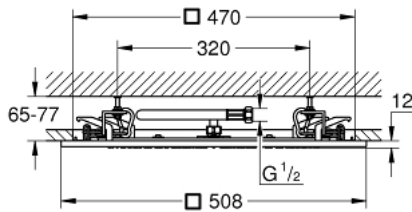

27 286 000 RAINSHOWER® F-SERIES CEILING SHOWER 1 SPRAY

PRODUCT DESCRIPTION

- Rain
- 508 x 508 mm
- material: metal
- connection thread 1/2"
- **GROHE DreamSpray** perfect spray pattern
- **GROHE StarLight** chrome finish
- **SpeedClean** anti-limescale system

27 286 000 **RAINSHOWER® F-SERIES CEILING SHOWER 1 SPRAY**

SPARE PARTS

1: Connecting hose (Order-nr. 07467000)

2: Strainer (Order-nr. 0676800M)

3: Fibre seal dia. Ø 18,5 x Ø 12 x 2 (Order-nr. 0138900M)