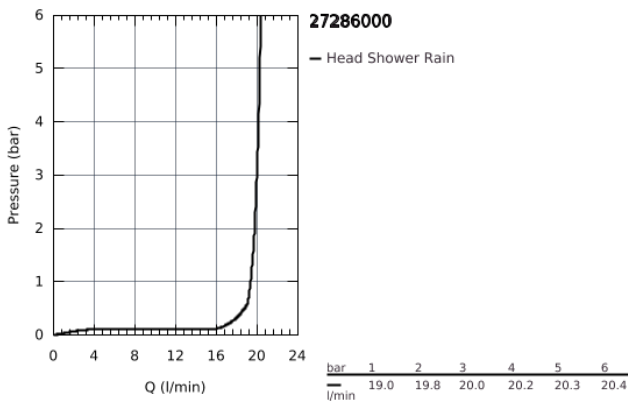

27 286 000 RAINSHOWER® F-SERIES CEILING SHOWER 1 SPRAY

PRODUCT DESCRIPTION

- Rain
- 508 x 508 mm
- material: metal
- connection thread 1/2"
- **GROHE DreamSpray** perfect spray pattern
- **GROHE StarLight** chrome finish
- **SpeedClean** anti-limescale system

27 286 000 **RAINSHOWER® F-SERIES CEILING SHOWER 1 SPRAY**

SPARE PARTS

1: Connecting hose (Order-nr. 07467000)

2: Strainer (Order-nr. 0676800M)

3: Fibre seal dia. Ø 18,5 x Ø 12 x 2 (Order-nr. 0138900M)