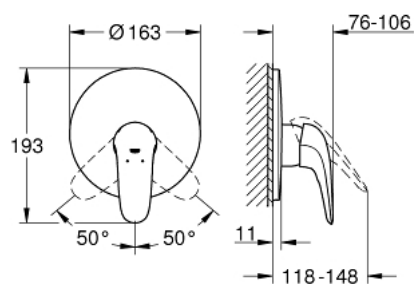

29 098 003 EUROSTYLE SINGLE-LEVER SHOWER MIXER

PRODUCT DESCRIPTION

- Colour: chrome
- set for final installation for
- 35 501 000
- without concealed body
- solid metal lever
- GROHE Long-Life finish
- GROHE FastFixation covered fixation
- escutcheon- and shaft-sealing
- metal wall escutcheon

29 098 003 EUROSTYLE SINGLE-LEVER SHOWER MIXER

SPARE PARTS, November 2015 – now

1: Solid metal lever (Order-nr. 46954000)

2: Escutcheon (Order-nr. 46904000)

3: Temperature limiter (Order-nr. 46308000)*

4: Extension set (Order-nr. 46191000)*