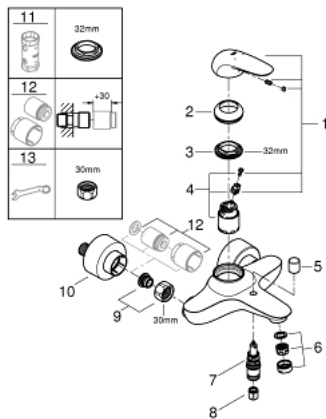

## 23 726 003 EUROSTYLE SINGLE-LEVER BATH/SHOWER MIXER

### PRODUCT DESCRIPTION

- Colour: chrome
- wall mounted
- solid metal lever
- GROHE SilkMove 35 mm ceramic cartridge
- with temperature limiter
- GROHE Long-Life finish
- adjustable flow rate limiter
- automatic diverter: bath/shower
- mousseur
- shower outlet 1/2" with integrated non-return valve
- covered S-unions
- protected against backflow

### SPARE PARTS, November 2015 – now

- 1: Solid metal lever (Order-nr. 46954000)
- 2: Shield (Order-nr. 46436000)
- 3: Screw coupling (Order-nr. 46460000)
- 4: Cartridge (Order-nr. 46374000)
- 5: Diverter knob (Order-nr. 64309000)
- 6: Mousseur (Order-nr. 13952000)
- 7: Diverter (Order-nr. 65655000)
- 8: Non-return valve (Order-nr. 48276000)
- 9: Screw joint (Order-nr. 45044000)
- 10: S-union (Order-nr. 12693000)
- 11: Socket spanner (Order-nr. 19332000)\*
- 12: Extension set 1/2\", 30 mm (Order-nr. 46238000)\*
- 13: Special spanner (Order-nr. 19377000)\*