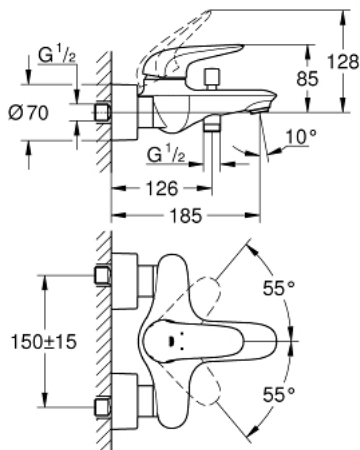

## 23 726 003 EUROSTYLE SINGLE-LEVER BATH/SHOWER MIXER

### PRODUCT DESCRIPTION

- Colour: chrome
- wall mounted
- solid metal lever
- GROHE SilkMove 35 mm ceramic cartridge
- with temperature limiter
- GROHE Long-Life finish
- adjustable flow rate limiter
- automatic diverter: bath/shower
- mousseur
- shower outlet 1/2" with integrated non-return valve
- covered S-unions
- protected against backflow

### SPARE PARTS, November 2015 – now

- 1: Solid metal lever (Order-nr. 46954000)
- 2: Shield (Order-nr. 46436000)
- 3: Screw coupling (Order-nr. 46460000)
- 4: Cartridge (Order-nr. 46374000)
- 5: Diverter knob (Order-nr. 64309000)
- 6: Mousseur (Order-nr. 13952000)
- 7: Diverter (Order-nr. 65655000)
- 8: Non-return valve (Order-nr. 48276000)
- 9: Screw joint (Order-nr. 45044000)
- 10: S-union (Order-nr. 12693000)
- 11: Socket spanner (Order-nr. 19332000)\*
- 12: Extension set 1/2\", 30 mm (Order-nr. 46238000)\*
- 13: Special spanner (Order-nr. 19377000)\*