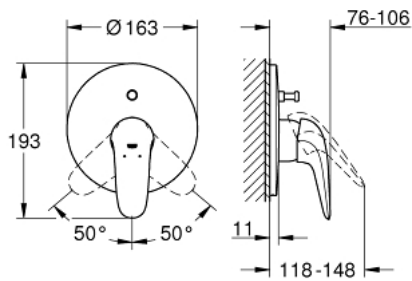

29 099 003 EUROSTYLE SINGLE-LEVER BATH/SHOWER MIXER

PRODUCT DESCRIPTION

- Colour: chrome
- final installation set for
- 33 961 000, 33 963 000, 33 965 000, 35 501 000
- without concealed body
- solid metal lever
- GROHE Long-Life finish
- GROHE FastFixation covered fixation
- automatic diverter: bath/shower
- escutcheon- and shaft-sealing

29 099 003 EUROSTYLE SINGLE-LEVER BATH/SHOWER MIXER

SPARE PARTS, November 2015 – now

1: Solid metal lever (Order-nr. 46954000)

2: Escutcheon (Order-nr. 46905000)

3: Diverter (Order-nr. 46737000)

4: Temperature limiter (Order-nr. 46308000)*