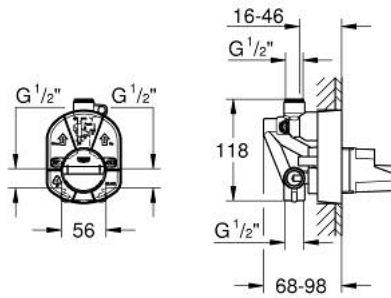

33 965 000 SINGLE-LEVER MIXER, CONCEALED BODY

PRODUCT DESCRIPTION

- for bath and shower
- without finishing trim set
- wall installation
- GROHE SilkMove 46 mm ceramic cartridge
- adjustable flow rate limiter
- outlet above and below 1/2"
- automatic diverter: bath/shower
- right hand thread connection sided
- installation system for light wall construction

33 965 000 **SINGLE-LEVER MIXER, CONCEALED BODY**

UNITS PER PACKAGE , January 1998 – now

1: Cartridge (Order-nr. 46048000)