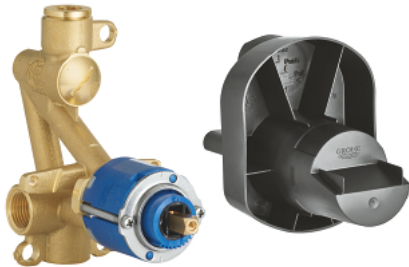

33 965 000 SINGLE-LEVER MIXER, CONCEALED BODY

PRODUCT DESCRIPTION

- for bath and shower
- without finishing trim set
- wall installation
- GROHE SilkMove 46 mm ceramic cartridge
- adjustable flow rate limiter
- outlet above and below 1/2"
- automatic diverter: bath/shower
- right hand thread connection sided
- installation system for light wall construction

33 965 000 **SINGLE-LEVER MIXER, CONCEALED BODY**

UNITS PER PACKAGE , January 1998 – now

1: Cartridge (Order-nr. 46048000)