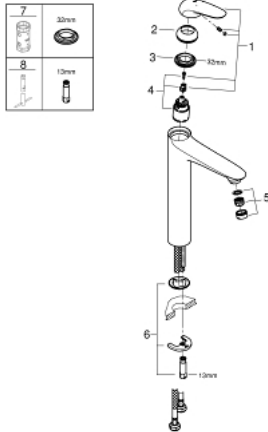

23 719 003 **EUROSTYLE SINGLE-LEVER BASIN MIXER 1/2"**
XL-SIZE

PRODUCT DESCRIPTION

- Colour: chrome
- single hole installation
- solid metal lever
- for free-standing basins
- GROHE SilkMove 35 mm ceramic cartridge
- with temperature limiter
- GROHE Long-Life finish
- GROHE Water Saving mousseur 5.7 l/min
- GROHE FastFixation rapid installation system
- smooth body
- flexible connection hoses

23 719 003 **EUROSTYLE SINGLE-LEVER BASIN MIXER 1/2"**
XL-SIZE

SPARE PARTS, November 2015 – now

- 1: Solid metal lever (Order-nr. 46951000)
 - 2: Shield (Order-nr. 46492000)
 - 3: Screw coupling (Order-nr. 46460000)
 - 4: Cartridge (Order-nr. 46374000)
 - 5: Flow straightener (Order-nr. 46837000)
 - 6: Shank mounting kit (Order-nr. 46671000)
 - 7: Socket spanner (Order-nr. 19332000)*
 - 8: Mounting wrench (Order-nr. 19017000)*
- * Optional accessories