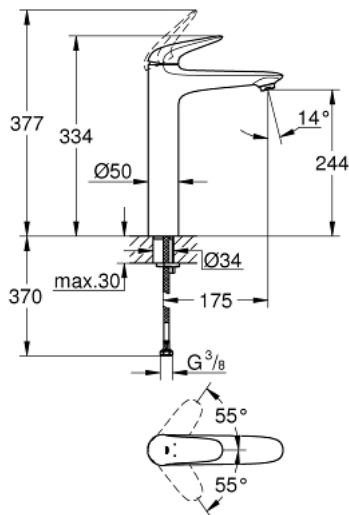

23 719 003 **EUROSTYLE SINGLE-LEVER BASIN MIXER 1/2"**
XL-SIZE

PRODUCT DESCRIPTION

- Colour: chrome
- single hole installation
- solid metal lever
- for free-standing basins
- GROHE SilkMove 35 mm ceramic cartridge
- with temperature limiter
- GROHE Long-Life finish
- GROHE Water Saving mousseur 5.7 l/min
- GROHE FastFixation rapid installation system
- smooth body
- flexible connection hoses

23 719 003 **EUROSTYLE SINGLE-LEVER BASIN MIXER 1/2"**
XL-SIZE

SPARE PARTS, November 2015 – now

- 1: Solid metal lever (Order-nr. 46951000)
 - 2: Shield (Order-nr. 46492000)
 - 3: Screw coupling (Order-nr. 46460000)
 - 4: Cartridge (Order-nr. 46374000)
 - 5: Flow straightener (Order-nr. 46837000)
 - 6: Shank mounting kit (Order-nr. 46671000)
 - 7: Socket spanner (Order-nr. 19332000)*
 - 8: Mounting wrench (Order-nr. 19017000)*
- * Optional accessories