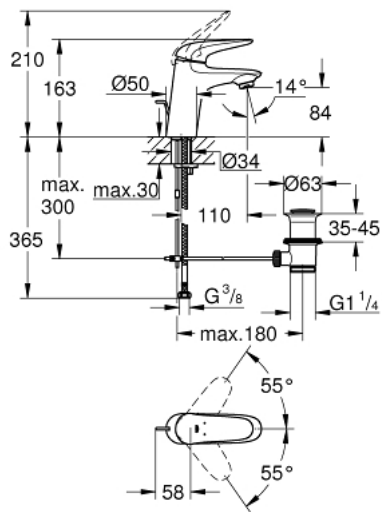

23 707 003 **EUROSTYLE SINGLE-LEVER BASIN MIXER 1/2"**
S-SIZE

PRODUCT DESCRIPTION

- Colour: chrome
- solid metal lever
- GROHE SilkMove 35 mm ceramic cartridge
- adjustable flow rate limiter
- with temperature limiter
- GROHE Long-Life finish
- GROHE Water Saving mousseur 5.7 l/min
- GROHE FastFixation installation system
- pop-up waste set 1 1/4"
- flexible connection hoses

23 707 003 **EUROSTYLE SINGLE-LEVER BASIN MIXER 1/2"**
S-SIZE

SPARE PARTS, November 2015 – now

- 1: Solid metal lever (Spare part-nr. 46951000)
 - 2: Cap (Spare part-nr. 46492000)
 - 3: Screw coupling (Spare part-nr. 46460000)
 - 4: Cartridge (Spare part-nr. 46374000)
 - 5: Pop-up rod (Spare part-nr. 46739000)
 - 6: Mousseur (Spare part-nr. 48159000)
 - 7: Shank mounting kit (Spare part-nr. 46671000)
 - 8: Waste set 1 1/4" (Spare part-nr. 28910000)
 - 8.1: Plug (Spare part-nr. 07182000)
 - 8.2: Eccentric rod (Spare part-nr. 07052000)
 - 9: Eccentric rod (Spare part-nr. 07341000)*
 - 10: Socket Spanner (Spare part-nr. 19332000)*
 - 11: Mounting wrench (Spare part-nr. 19017000)*
- * Optional accessories