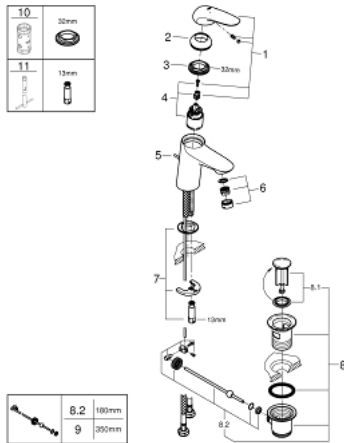

23 707 003 **EUROSTYLE SINGLE-LEVER BASIN MIXER 1/2"**
S-SIZE

PRODUCT DESCRIPTION

- Colour: chrome
- solid metal lever
- GROHE SilkMove 35 mm ceramic cartridge
- adjustable flow rate limiter
- with temperature limiter
- GROHE Long-Life finish
- GROHE Water Saving mousseur 5.7 l/min
- GROHE FastFixation installation system
- pop-up waste set 1 1/4"
- flexible connection hoses

23 707 003 **EUROSTYLE SINGLE-LEVER BASIN MIXER 1/2"**
S-SIZE

SPARE PARTS, November 2015 – now

- 1: Solid metal lever (Spare part-nr. 46951000)
 - 2: Cap (Spare part-nr. 46492000)
 - 3: Screw coupling (Spare part-nr. 46460000)
 - 4: Cartridge (Spare part-nr. 46374000)
 - 5: Pop-up rod (Spare part-nr. 46739000)
 - 6: Mousseur (Spare part-nr. 48159000)
 - 7: Shank mounting kit (Spare part-nr. 46671000)
 - 8: Waste set 1 1/4" (Spare part-nr. 28910000)
 - 8.1: Plug (Spare part-nr. 07182000)
 - 8.2: Eccentric rod (Spare part-nr. 07052000)
 - 9: Eccentric rod (Spare part-nr. 07341000)*
 - 10: Socket Spanner (Spare part-nr. 19332000)*
 - 11: Mounting wrench (Spare part-nr. 19017000)*
- * Optional accessories