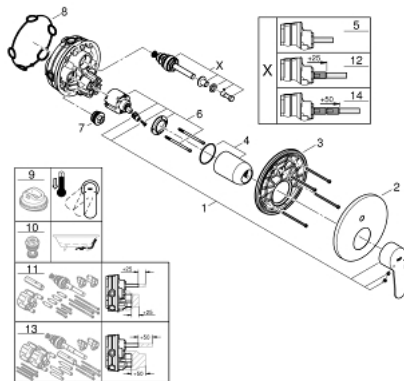

24 052 002 EUROSTYLE COSMOPOLITAN SINGLE-LEVER MIXER WITH 2-WAY DIVERTER

PRODUCT DESCRIPTION

- Colour: chrome
- final installation set for
- GROHE Rapido SmartBox (35 600/35 604)
- GROHE SilkMove 46 mm ceramic cartridge
- GROHE Long-Life finish
- GROHE FastFixation escutcheon with covered shaft sealing and covered fixing
- metal escutcheon, retroactively 6° adjustable
- metal lever
- automatic 2-way diverter
- flow performance: outlet B = 27 l/min, outlet C = 27 l/min
- without floor installation plate

24 052 002 EUROSTYLE COSMOPOLITAN SINGLE-LEVER MIXER WITH 2-WAY DIVERTER

UNITS PER PACKAGE , July 2017 – now

- 1: Lever (Order-nr. 46752000)
- 2: Escutcheon (Order-nr. 48429000)
- 3: Mounting plate (Order-nr. 48440000)
- 4: Shield (Order-nr. 02693000)
- 5: Diverter (Order-nr. 48442000)
- 6: Cartridge (Order-nr. 46048000)
- 7: Non-return valve (Order-nr. 49085000)
- 8: Ball seal dia. 9x6.8 mm (Order-nr. 48360000)
- 9: Temperature limiter (Order-nr. 46308000)*
- 10: Backflow protection combination (EN1717) (Order-nr. 14055000)*
- 11: Universal extension set single-lever mixers, 25 mm (Order-nr. 14056000)*
- 12: Diverter (Order-nr. 48444000)*
- 13: Universal extension set single-lever mixers, 50 mm (Order-nr. 14057000)*
- 14: Diverter (Order-nr. 48445000)*
- * Optional accessories