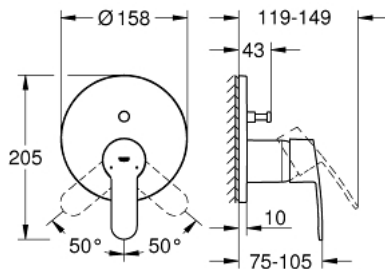

24 052 002 EUROSTYLE COSMOPOLITAN SINGLE-LEVER MIXER WITH 2-WAY DIVERTER

PRODUCT DESCRIPTION

- Colour: chrome
- final installation set for
- GROHE Rapido SmartBox (35 600/35 604)
- GROHE SilkMove 46 mm ceramic cartridge
- GROHE Long-Life finish
- GROHE FastFixation escutcheon with covered shaft sealing and covered fixing
- metal escutcheon, retroactively 6° adjustable
- metal lever
- automatic 2-way diverter
- flow performance: outlet B = 27 l/min, outlet C = 27 l/min
- without floor installation plate

24 052 002 EUROSTYLE COSMOPOLITAN SINGLE-LEVER MIXER WITH 2-WAY DIVERTER

UNITS PER PACKAGE , July 2017 – now

- 1: Lever (Order-nr. 46752000)
- 2: Escutcheon (Order-nr. 48429000)
- 3: Mounting plate (Order-nr. 48440000)
- 4: Shield (Order-nr. 02693000)
- 5: Diverter (Order-nr. 48442000)
- 6: Cartridge (Order-nr. 46048000)
- 7: Non-return valve (Order-nr. 49085000)
- 8: Ball seal dia. 9x6.8 mm (Order-nr. 48360000)
- 9: Temperature limiter (Order-nr. 46308000)*
- 10: Backflow protection combination (EN1717) (Order-nr. 14055000)*
- 11: Universal extension set single-lever mixers, 25 mm (Order-nr. 14056000)*
- 12: Diverter (Order-nr. 48444000)*
- 13: Universal extension set single-lever mixers, 50 mm (Order-nr. 14057000)*
- 14: Diverter (Order-nr. 48445000)*
- * Optional accessories