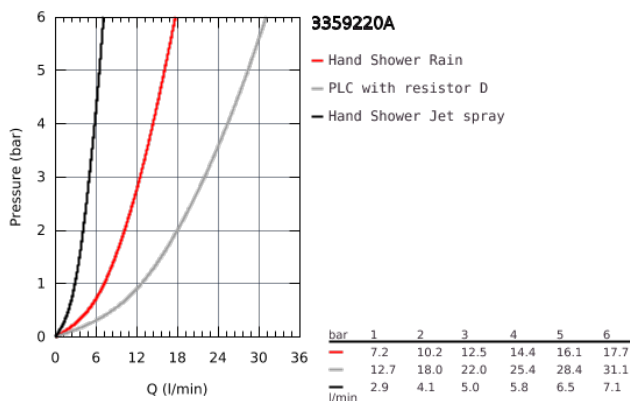

### 33 592 20A EUROSTYLE COSMOPOLITAN SINGLE-LEVER BATH/SHOWER MIXER 1/2"

#### PRODUCT DESCRIPTION

- Colour: Chrome
- wall mounted
- metal lever
- GROHE SilkMove 46 mm ceramic cartridge
- GROHE Long-Life finish
- adjustable flow rate limiter
- automatic diverter: bath/shower
- mousseur
- integrated non-return valve in the shower outlet 1/2"
- S-unions
- protected against backflow
- optional temperature limiter (46 308 000)
- with shower set
- hand shower Tempesta Cosmopolitan 100, 2 sprays (27 571)
- wall shower holder (27 056)
- Relexaflex hose 1500 mm 1/2" x 1/2" (28 151)