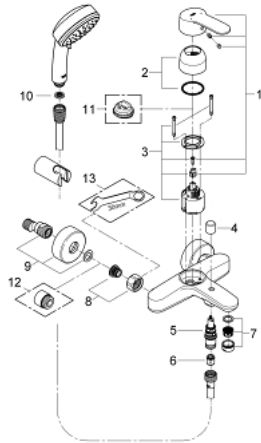

#### PRODUCT DESCRIPTION

- Colour: Chrome
- wall mounted
- metal lever
- GROHE SilkMove 46 mm ceramic cartridge
- GROHE Long-Life finish
- adjustable flow rate limiter
- automatic diverter: bath/shower
- mousseur
- integrated non-return valve in the shower outlet 1/2"
- S-unions
- protected against backflow
- optional temperature limiter (46 308 000)
- with shower set
- hand shower Tempesta Cosmopolitan 100, 2 sprays (27 571)
- wall shower holder (27 056)
- Relexaflex hose 1500 mm 1/2" x 1/2" (28 151)

### 33 592 20A EUROSTYLE COSMOPOLITAN SINGLE-LEVER BATH/SHOWER MIXER 1/2"

## 33 592 20A EUROSTYLE COSMOPOLITAN SINGLE-LEVER BATH/SHOWER MIXER 1/2"

### SPARE PARTS, April 2017 – now

- 1: Lever (Spare part-nr. 46752000)
- 2: Shield for cross handle (Spare part-nr. 46427000)
- 3: Cartridge (Spare part-nr. 46048000)
- 4: Diverter knob (Spare part-nr. 64309000)
- 5: Diverter (Spare part-nr. 65655000)
- 6: Non-return valve (Spare part-nr. 08565000)
- 7: Flow restrictor (Spare part-nr. 13941000)
- 8: Screw joint (Spare part-nr. 45044000)
- 9: S-union (Spare part-nr. 12662000)
- 10: Strainer (Spare part-nr. 0700200M)
- 11: Temperature limiter (Spare part-nr. 46308000)\*
- 12: Extension 3/4", 20 mm (Spare part-nr. 0713000M)\*
- 13: Special Spanner (Spare part-nr. 19377000)\*