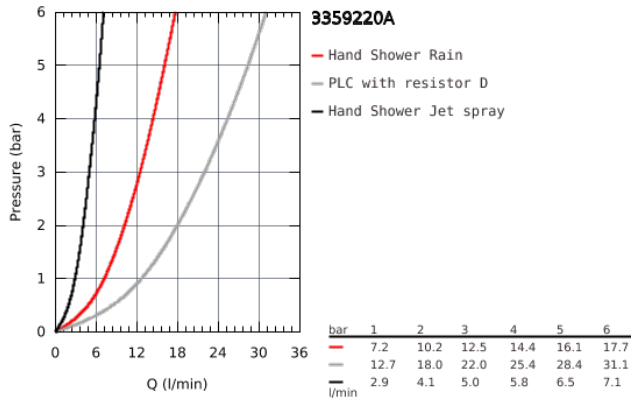

### 33 592 20A EUROSTYLE COSMOPOLITAN SINGLE-LEVER BATH/SHOWER MIXER 1/2"

#### PRODUCT DESCRIPTION

- Colour: Chrome
- wall mounted
- metal lever
- GROHE SilkMove 46 mm ceramic cartridge
- GROHE Long-Life finish
- adjustable flow rate limiter
- automatic diverter: bath/shower
- mousseur
- integrated non-return valve in the shower outlet 1/2"
- S-unions
- protected against backflow
- optional temperature limiter (46 308 000)
- with shower set
- hand shower Tempesta Cosmopolitan 100, 2 sprays (27 571)
- wall shower holder (27 056)
- Relexaflex hose 1500 mm 1/2" x 1/2" (28 151)