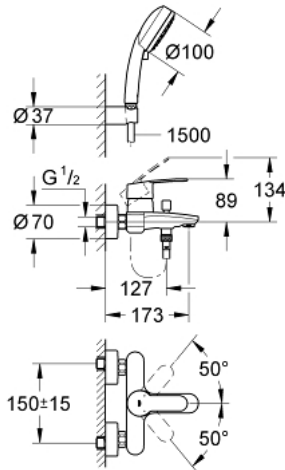

### 33 592 20A EUROSTYLE COSMOPOLITAN SINGLE-LEVER BATH/SHOWER MIXER 1/2"

#### PRODUCT DESCRIPTION

- Colour: Chrome
- wall mounted
- metal lever
- GROHE SilkMove 46 mm ceramic cartridge
- GROHE Long-Life finish
- adjustable flow rate limiter
- automatic diverter: bath/shower
- mousseur
- integrated non-return valve in the shower outlet 1/2"
- S-unions
- protected against backflow
- optional temperature limiter (46 308 000)
- with shower set
- hand shower Tempesta Cosmopolitan 100, 2 sprays (27 571)
- wall shower holder (27 056)
- Relexaflex hose 1500 mm 1/2" x 1/2" (28 151)

### SPARE PARTS, April 2017 – now

- 1: Lever (Spare part-nr. 46752000)
- 2: Shield for cross handle (Spare part-nr. 46427000)
- 3: Cartridge (Spare part-nr. 46048000)
- 4: Diverter knob (Spare part-nr. 64309000)
- 5: Diverter (Spare part-nr. 65655000)
- 6: Non-return valve (Spare part-nr. 08565000)
- 7: Flow restrictor (Spare part-nr. 13941000)
- 8: Screw joint (Spare part-nr. 45044000)
- 9: S-union (Spare part-nr. 12662000)
- 10: Strainer (Spare part-nr. 0700200M)
- 11: Temperature limiter (Spare part-nr. 46308000)\*
- 12: Extension 3/4", 20 mm (Spare part-nr. 0713000M)\*
- 13: Special Spanner (Spare part-nr. 19377000)\*