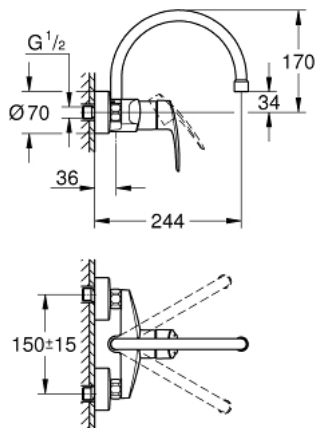

32 482 003 EUROSMART SINGLE-LEVER SINK MIXER 1/2"

PRODUCT DESCRIPTION

- Colour: chrome
- wall mounted
- GROHE Long-Life finish
- GROHE SilkMove 35 mm ceramic cartridge
- adjustable flow rate limiter
- swivel tubular spout
- swivel area 360°
- projection 244 mm
- C-unions
- professional edition

32 482 003 EUROSMART SINGLE-LEVER SINK MIXER 1/2"

SPARE PARTS, September 2019 – now

- 1: lever (Spare part-nr. 48542000)
- 2: Cartridge (Spare part-nr. 46374000)
- 3: C-spout (Spare part-nr. 13371000)
- 3.1: Mousseur (Spare part-nr. 06574000)
- 3.2: Sealing washer $\varnothing 13,5 \times \varnothing 2,75$ (Spare part-nr. 0128500M)
- 3.3: Safety ring (Spare part-nr. 0485300M)
- 4: Screw connection 1/2" (Spare part-nr. 45044000)
- 4.1: Seal $\varnothing 15 \times \varnothing 2$ (Spare part-nr. 0311900M)
- 5: S-union (Spare part-nr. 12662000)
- 6: Extension 3/4", 20 mm (Spare part-nr. 0713000M)*
- 7: Special spanner (Spare part-nr. 19377000)*