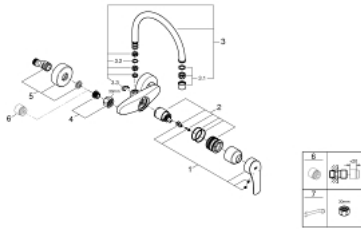

32 482 003 EUROSMART SINGLE-LEVER SINK MIXER 1/2"

PRODUCT DESCRIPTION

- Colour: chrome
- wall mounted
- GROHE Long-Life finish
- GROHE SilkMove 35 mm ceramic cartridge
- adjustable flow rate limiter
- swivel tubular spout
- swivel area 360°
- projection 244 mm
- C-unions
- professional edition

32 482 003 EUROSMART SINGLE-LEVER SINK MIXER 1/2"

SPARE PARTS, September 2019 – now

- 1: lever (Spare part-nr. 48542000)
- 2: Cartridge (Spare part-nr. 46374000)
- 3: C-spout (Spare part-nr. 13371000)
- 3.1: Mousseur (Spare part-nr. 06574000)
- 3.2: Sealing washer $\varnothing 13,5 \times \varnothing 2,75$ (Spare part-nr. 0128500M)
- 3.3: Safety ring (Spare part-nr. 0485300M)
- 4: Screw connection 1/2" (Spare part-nr. 45044000)
- 4.1: Seal $\varnothing 15 \times \varnothing 2$ (Spare part-nr. 0311900M)
- 5: S-union (Spare part-nr. 12662000)
- 6: Extension 3/4", 20 mm (Spare part-nr. 0713000M)*
- 7: Special spanner (Spare part-nr. 19377000)*