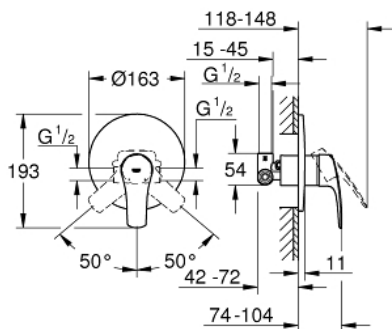

### 33 556 003 EUROSMART SINGLE-LEVER SHOWER MIXER 1/2"

**PRODUCT DESCRIPTION**

- Colour: Chrome
- wall installation
- metal lever
- GROHE SilkMove 46 mm ceramic cartridge
- GROHE Long-Life finish
- GROHE FastFixation escutcheon with covered fixation
- Consisting of:
- set for final installation (19 451 003)
- with concealed body
- adjustable flow rate limiter
- escutcheon- and shaft-sealing
- metal wall escutcheon
- optional temperature limiter (46 308 000)
- professional edition

## 33 556 003 EUROSMART SINGLE-LEVER SHOWER MIXER 1/2"

### SPARE PARTS, July 2019 – now

- 1: lever (Spare part-nr. 48549000)
- 2: Escutcheon (Spare part-nr. 46904000)
- 3: Shield for cross handle (Spare part-nr. 06874000)
- 4: Cartridge (Spare part-nr. 46048000)
- 5: Temperature limiter (Spare part-nr. 46308000)\*
- 6: Extension set (Spare part-nr. 46191000)\*
- 7: Extension set (Spare part-nr. 46343000)\*