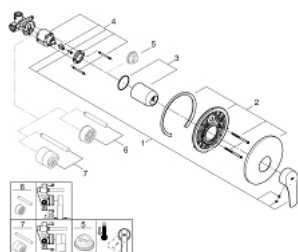

### 33 556 003 EUROSMART SINGLE-LEVER SHOWER MIXER 1/2"

**PRODUCT DESCRIPTION**

- Colour: Chrome
- wall installation
- metal lever
- GROHE SilkMove 46 mm ceramic cartridge
- GROHE Long-Life finish
- GROHE FastFixation escutcheon with covered fixation
- Consisting of:
- set for final installation (19 451 003)
- with concealed body
- adjustable flow rate limiter
- escutcheon- and shaft-sealing
- metal wall escutcheon
- optional temperature limiter (46 308 000)
- professional edition

## 33 556 003 EUROSMART SINGLE-LEVER SHOWER MIXER 1/2"

### SPARE PARTS, July 2019 – now

- 1: lever (Spare part-nr. 48549000)
- 2: Escutcheon (Spare part-nr. 46904000)
- 3: Shield for cross handle (Spare part-nr. 06874000)
- 4: Cartridge (Spare part-nr. 46048000)
- 5: Temperature limiter (Spare part-nr. 46308000)\*
- 6: Extension set (Spare part-nr. 46191000)\*
- 7: Extension set (Spare part-nr. 46343000)\*