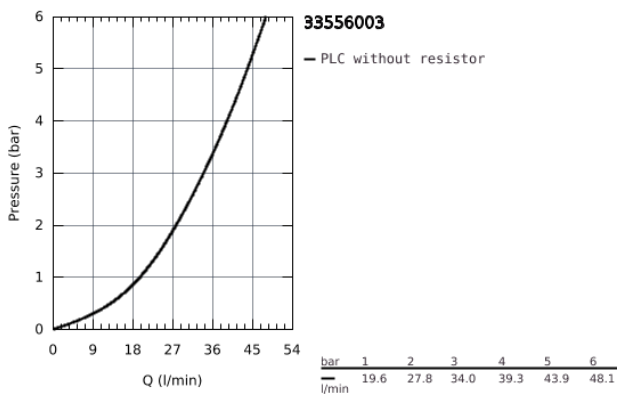

### 33 556 003 EUROSMART SINGLE-LEVER SHOWER MIXER 1/2"

**PRODUCT DESCRIPTION**

- Colour: Chrome
- wall installation
- metal lever
- GROHE SilkMove 46 mm ceramic cartridge
- GROHE Long-Life finish
- GROHE FastFixation escutcheon with covered fixation
- Consisting of:
- set for final installation (19 451 003)
- with concealed body
- adjustable flow rate limiter
- escutcheon- and shaft-sealing
- metal wall escutcheon
- optional temperature limiter (46 308 000)
- professional edition

## 33 556 003 EUROSMART SINGLE-LEVER SHOWER MIXER 1/2"