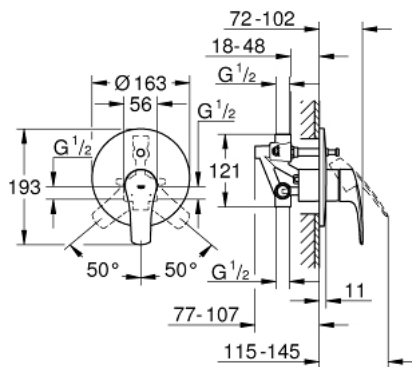

33 305 003 EUROSMART SINGLE-LEVER BATH MIXER 1/2"

PRODUCT DESCRIPTION

- Colour: chrome
- wall installation
- GROHE SilkMove 46 mm ceramic cartridge
- GROHE Long-Life finish
- GROHE FastFixation escutcheon with covered fixation
- set for final installation (19 450 003)
- with concealed body
- adjustable flow rate limiter
- automatic diverter: bath/shower
- metal rosette
- escutcheon- and shaft-sealing
- optional temperature limiter

33 305 003 EUROSMART SINGLE-LEVER BATH MIXER 1/2"

SPARE PARTS, July 2019 – now

- 1: lever (Spare part-nr. 48549000)
- 2: Escutcheon (Spare part-nr. 46905000)
- 3: Cap (Spare part-nr. 06874000)
- 4: Cartridge (Spare part-nr. 46048000)
- 5: Diverter (Spare part-nr. 46737000)
- 6: Temperature limiter (Spare part-nr. 46308000)*
- 7: Extension set (Spare part-nr. 46191000)*
- 8: Extension set (Spare part-nr. 46343000)*