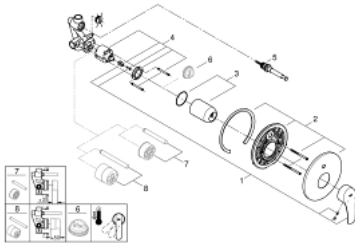

33 305 003 EUROSMART SINGLE-LEVER BATH MIXER 1/2"

PRODUCT DESCRIPTION

- Colour: chrome
- wall installation
- GROHE SilkMove 46 mm ceramic cartridge
- GROHE Long-Life finish
- GROHE FastFixation escutcheon with covered fixation
- set for final installation (19 450 003)
- with concealed body
- adjustable flow rate limiter
- automatic diverter: bath/shower
- metal rosette
- escutcheon- and shaft-sealing
- optional temperature limiter

33 305 003 EUROSMART SINGLE-LEVER BATH MIXER 1/2"

SPARE PARTS, July 2019 – now

- 1: lever (Spare part-nr. 48549000)
- 2: Escutcheon (Spare part-nr. 46905000)
- 3: Cap (Spare part-nr. 06874000)
- 4: Cartridge (Spare part-nr. 46048000)
- 5: Diverter (Spare part-nr. 46737000)
- 6: Temperature limiter (Spare part-nr. 46308000)*
- 7: Extension set (Spare part-nr. 46191000)*
- 8: Extension set (Spare part-nr. 46343000)*