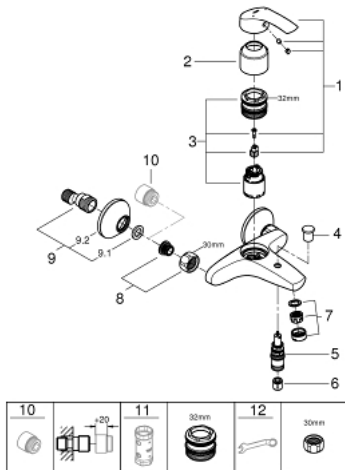

33 300 002 EUROSMART SINGLE-LEVER BATH/SHOWER MIXER

PRODUCT DESCRIPTION

- wall mounted
- metal lever
- **GROHE SilkMove** 35 mm ceramic cartridge
- with temperature limiter
- **GROHE StarLight** chrome finish
- adjustable flow rate limiter
- automatic diverter: bath/shower
- mousseur
- integrated non-return valve in the shower outlet 1/2"
- S-unions
- metal wall escutcheons
- protected against backflow

33 300 002 EUROSMART SINGLE-LEVER BATH/SHOWER MIXER

SPARE PARTS

- 1: Lever (Order-nr. 46898000)
 - 2: Shield (Order-nr. 46899000)
 - 3: Cartridge (Order-nr. 46374000)
 - 4: Diverter knob (Order-nr. 65648000)
 - 5: Diverter (Order-nr. 65655000)
 - 6: Non-return valve (Order-nr. 08565000)
 - 7: Mousseur (Order-nr. 13952000)
 - 8: Screw joint (Order-nr. 45044000)
 - 9: S-union (Order-nr. 12075000)
 - 9.1: Ball seal dia. 9x6.8 mm (Order-nr. 0138600M)
 - 9.2: Escutcheon (Order-nr. 0221000M)
 - 10: Extension 3/4", 20 mm (Order-nr. 0713000M)*
 - 11: Socket spanner (Order-nr. 19332000)*
 - 12: Special spanner (Order-nr. 19377000)*
- * Optional accessories