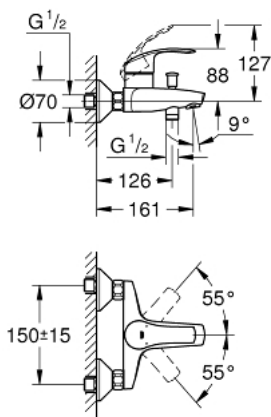

33 300 002 EUROSMART SINGLE-LEVER BATH/SHOWER MIXER

PRODUCT DESCRIPTION

- wall mounted
- metal lever
- **GROHE SilkMove** 35 mm ceramic cartridge
- with temperature limiter
- **GROHE StarLight** chrome finish
- adjustable flow rate limiter
- automatic diverter: bath/shower
- mousseur
- integrated non-return valve in the shower outlet 1/2"
- S-unions
- metal wall escutcheons
- protected against backflow

33 300 002 EUROSMART SINGLE-LEVER BATH/SHOWER MIXER

SPARE PARTS

- 1: Lever (Order-nr. 46898000)
 - 2: Shield (Order-nr. 46899000)
 - 3: Cartridge (Order-nr. 46374000)
 - 4: Diverter knob (Order-nr. 65648000)
 - 5: Diverter (Order-nr. 65655000)
 - 6: Non-return valve (Order-nr. 08565000)
 - 7: Mousseur (Order-nr. 13952000)
 - 8: Screw joint (Order-nr. 45044000)
 - 9: S-union (Order-nr. 12075000)
 - 9.1: Ball seal dia. 9x6.8 mm (Order-nr. 0138600M)
 - 9.2: Escutcheon (Order-nr. 0221000M)
 - 10: Extension 3/4", 20 mm (Order-nr. 0713000M)*
 - 11: Socket spanner (Order-nr. 19332000)*
 - 12: Special spanner (Order-nr. 19377000)*
- * Optional accessories