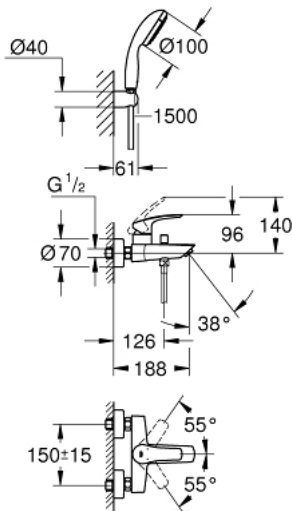

### 33 302 003 EUROSMART SINGLE-LEVER BATH MIXER 1/2"

#### PRODUCT DESCRIPTION

- Colour: chrome
- wall mounted
- GROHE SilkMove 35 mm ceramic cartridge
- adjustable flow rate limiter
- with temperature limiter
- GROHE Long-Life finish
- automatic diverter: bath/shower
- mousseur
- integrated non-return valve in shower outlet
- S-unions
- metal wall escutcheons
- protected against backflow
- with shower set
- hand shower Tempesta 100, 1 spray, 9.5 l/min (27 923)
- wall shower holder (28 605)
- Relaxaflex hose 1500 mm 1/2"x1/2" (28 151)

## 33 302 003 EUROSMART SINGLE-LEVER BATH MIXER 1/2"

### SPARE PARTS, July 2019 – now

- 1: lever (Spare part-nr. 48550000)
  - 2: Cartridge (Spare part-nr. 46374000)
  - 3: Diverter knob (Spare part-nr. 64309000)
  - 4: Mousseur (Spare part-nr. 13941000)
  - 5: Diverter (Spare part-nr. 65655000)
  - 6: Non-return valve (Spare part-nr. 08565000)
  - 7: Screw connection 1/2" (Spare part-nr. 45044000)
  - 8: S-union (Spare part-nr. 12662000)
  - 9: Dirt strainer (Spare part-nr. 0700200M)
  - 10: Extension 3/4", 20 mm (Spare part-nr. 0713000M)\*
  - 11: Socket Spanner (Spare part-nr. 19332000)\*
  - 12: Special spanner (Spare part-nr. 19377000)\*
- \* Optional accessories