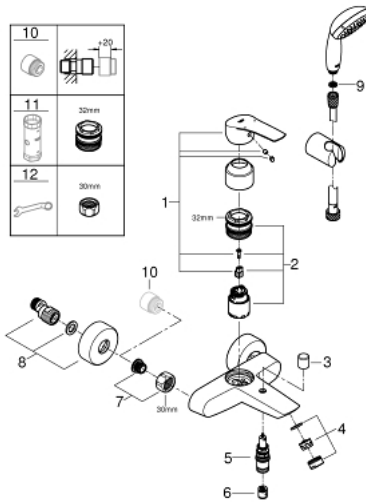

### 33 302 003 EUROSMART SINGLE-LEVER BATH MIXER 1/2"

#### PRODUCT DESCRIPTION

- Colour: chrome
- wall mounted
- GROHE SilkMove 35 mm ceramic cartridge
- adjustable flow rate limiter
- with temperature limiter
- GROHE Long-Life finish
- automatic diverter: bath/shower
- mousseur
- integrated non-return valve in shower outlet
- S-unions
- metal wall escutcheons
- protected against backflow
- with shower set
- hand shower Tempesta 100, 1 spray, 9.5 l/min (27 923)
- wall shower holder (28 605)
- Relaxaflex hose 1500 mm 1/2"x1/2" (28 151)

## 33 302 003 EUROSMART SINGLE-LEVER BATH MIXER 1/2"

### SPARE PARTS, July 2019 – now

- 1: lever (Spare part-nr. 48550000)
  - 2: Cartridge (Spare part-nr. 46374000)
  - 3: Diverter knob (Spare part-nr. 64309000)
  - 4: Mousseur (Spare part-nr. 13941000)
  - 5: Diverter (Spare part-nr. 65655000)
  - 6: Non-return valve (Spare part-nr. 08565000)
  - 7: Screw connection 1/2" (Spare part-nr. 45044000)
  - 8: S-union (Spare part-nr. 12662000)
  - 9: Dirt strainer (Spare part-nr. 0700200M)
  - 10: Extension 3/4", 20 mm (Spare part-nr. 0713000M)\*
  - 11: Socket Spanner (Spare part-nr. 19332000)\*
  - 12: Special spanner (Spare part-nr. 19377000)\*
- \* Optional accessories