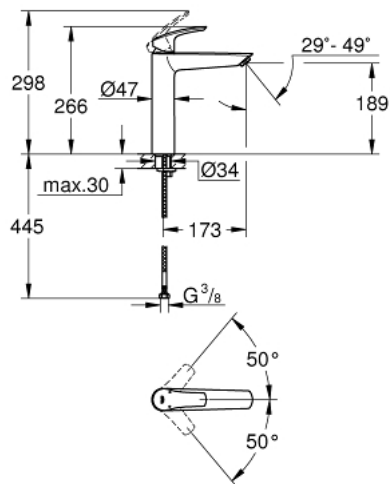

23 971 003 **EUROSMART SINGLE-LEVER BASIN MIXER 1/2"**
XL-SIZE

PRODUCT DESCRIPTION

- Colour: chrome
- for free-standing basins
- GROHE SilkMove 28 mm ceramic cartridge
- adjustable flow rate limiter
- with temperature limiter
- GROHE Long-Life finish
- GROHE Water Saving mousseur 5.7 l/min
- GROHE AquaGuide adjustable mousseur
- GROHE FastFixation installation system
- smooth body
- flexible connection hoses

23 971 003 **EUROSMART SINGLE-LEVER BASIN MIXER 1/2"**
XL-SIZE

SPARE PARTS, July 2019 – now

- 1: lever (Spare part-nr. 48548000)
- 2: Cap (Spare part-nr. 46116000)
- 3: Cartridge (Spare part-nr. 46580000)
- 4: Flow straightener (Spare part-nr. 46837000)
- 5: Shank mounting kit (Spare part-nr. 46645000)
- 6: Waste set with push-open plug (Spare part-nr. 65807000)*
- 7: Mounting wrench (Spare part-nr. 19017000)*