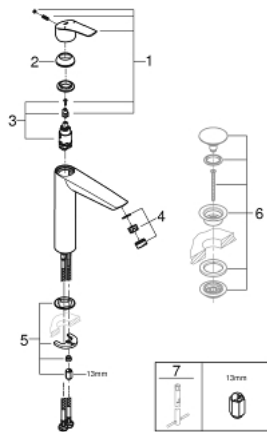

23 971 003 **EUROSMART SINGLE-LEVER BASIN MIXER 1/2"**
XL-SIZE

PRODUCT DESCRIPTION

- Colour: chrome
- for free-standing basins
- GROHE SilkMove 28 mm ceramic cartridge
- adjustable flow rate limiter
- with temperature limiter
- GROHE Long-Life finish
- GROHE Water Saving mousseur 5.7 l/min
- GROHE AquaGuide adjustable mousseur
- GROHE FastFixation installation system
- smooth body
- flexible connection hoses

23 971 003 **EUROSMART SINGLE-LEVER BASIN MIXER 1/2"**
XL-SIZE

SPARE PARTS, July 2019 – now

- 1: lever (Spare part-nr. 48548000)
- 2: Cap (Spare part-nr. 46116000)
- 3: Cartridge (Spare part-nr. 46580000)
- 4: Flow straightener (Spare part-nr. 46837000)
- 5: Shank mounting kit (Spare part-nr. 46645000)
- 6: Waste set with push-open plug (Spare part-nr. 65807000)*
- 7: Mounting wrench (Spare part-nr. 19017000)*