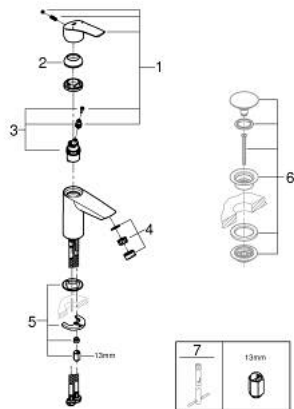

32 467 003 **EUROSMART SINGLE-LEVER BASIN MIXER 1/2"**  
**S-SIZE**

**PRODUCT DESCRIPTION**

- Colour: chrome
- GROHE SilkMove 28 mm ceramic cartridge
- adjustable flow rate limiter
- with temperature limiter
- GROHE Long-Life finish
- GROHE Water Saving mousseur 5.7 l/min
- Lead and Nickel Free Inner Water Ways
- GROHE FastFixation installation system
- smooth body
- flexible connection hoses

32 467 003 **EUROSMART SINGLE-LEVER BASIN MIXER 1/2"**  
**S-SIZE**

**SPARE PARTS**, July 2019 – now

- 1: lever (Spare part-nr. 48548000)
- 2: Cap (Spare part-nr. 46116000)
- 3: Cartridge (Spare part-nr. 48518000)
- 4: Mousseur (Spare part-nr. 48159000)
- 5: Shank mounting kit (Spare part-nr. 46645000)
- 6: Waste set with push-open plug (Spare part-nr. 65807000)\*
- 7: Mounting wrench (Spare part-nr. 19017000)\*