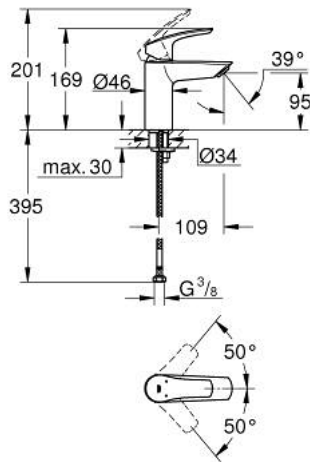

32 467 003 **EUROSMART SINGLE-LEVER BASIN MIXER 1/2"**  
**S-SIZE**

**PRODUCT DESCRIPTION**

- Colour: chrome
- GROHE SilkMove 28 mm ceramic cartridge
- adjustable flow rate limiter
- with temperature limiter
- GROHE Long-Life finish
- GROHE Water Saving mousseur 5.7 l/min
- Lead and Nickel Free Inner Water Ways
- GROHE FastFixation installation system
- smooth body
- flexible connection hoses

32 467 003 **EUROSMART SINGLE-LEVER BASIN MIXER 1/2"**  
**S-SIZE**

**SPARE PARTS**, July 2019 – now

- 1: lever (Spare part-nr. 48548000)
- 2: Cap (Spare part-nr. 46116000)
- 3: Cartridge (Spare part-nr. 48518000)
- 4: Mousseur (Spare part-nr. 48159000)
- 5: Shank mounting kit (Spare part-nr. 46645000)
- 6: Waste set with push-open plug (Spare part-nr. 65807000)\*
- 7: Mounting wrench (Spare part-nr. 19017000)\*