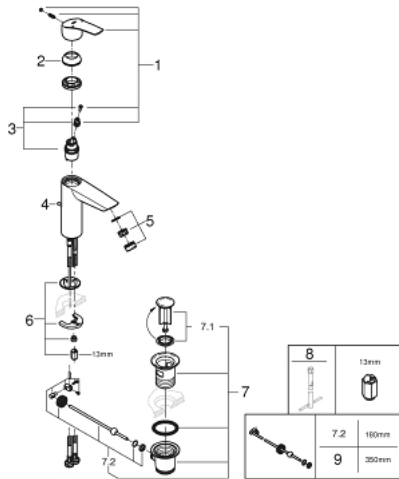

23 322 003 **EUROSMART SINGLE-LEVER BASIN MIXER 1/2"**
M-SIZE

PRODUCT DESCRIPTION

- Colour: chrome
- GROHE SilkMove 28 mm ceramic cartridge
- adjustable flow rate limiter
- with temperature limiter
- GROHE Long-Life finish
- GROHE Water Saving mousseur 5.7 l/min
- Lead and Nickel Free Inner Water Ways
- GROHE FastFixation installation system
- pop-up waste set 1 1/4"
- flexible connection hoses

23 322 003 **EUROSMART SINGLE-LEVER BASIN MIXER 1/2"**
M-SIZE

SPARE PARTS, July 2019 – now

- 1: lever (Spare part-nr. 48548000)
 - 2: Cap (Spare part-nr. 46116000)
 - 3: Cartridge (Spare part-nr. 48518000)
 - 4: lift rod US (Spare part-nr. 65936000)
 - 5: Mousseur (Spare part-nr. 48159000)
 - 6: Shank mounting kit (Spare part-nr. 46645000)
 - 7: Waste set 1 1/4" (Spare part-nr. 28910000)
 - 7.1: Plug (Spare part-nr. 07182000)
 - 7.2: Eccentric rod (Spare part-nr. 07052000)
 - 8: Mounting wrench (Spare part-nr. 19017000)*
 - 9: Eccentric rod (Spare part-nr. 07341000)*
- * Optional accessories