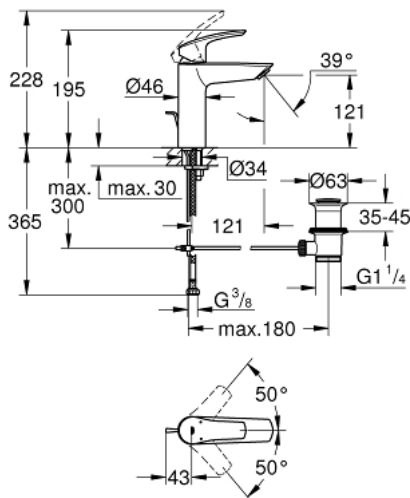

23 322 003 **EUROSMART SINGLE-LEVER BASIN MIXER 1/2"**
M-SIZE

PRODUCT DESCRIPTION

- Colour: chrome
- GROHE SilkMove 28 mm ceramic cartridge
- adjustable flow rate limiter
- with temperature limiter
- GROHE Long-Life finish
- GROHE Water Saving mousseur 5.7 l/min
- Lead and Nickel Free Inner Water Ways
- GROHE FastFixation installation system
- pop-up waste set 1 1/4"
- flexible connection hoses

23 322 003 **EUROSMART SINGLE-LEVER BASIN MIXER 1/2"**
M-SIZE

SPARE PARTS, July 2019 – now

- 1: lever (Spare part-nr. 48548000)
 - 2: Cap (Spare part-nr. 46116000)
 - 3: Cartridge (Spare part-nr. 48518000)
 - 4: lift rod US (Spare part-nr. 65936000)
 - 5: Mousseur (Spare part-nr. 48159000)
 - 6: Shank mounting kit (Spare part-nr. 46645000)
 - 7: Waste set 1 1/4" (Spare part-nr. 28910000)
 - 7.1: Plug (Spare part-nr. 07182000)
 - 7.2: Eccentric rod (Spare part-nr. 07052000)
 - 8: Mounting wrench (Spare part-nr. 19017000)*
 - 9: Eccentric rod (Spare part-nr. 07341000)*
- * Optional accessories