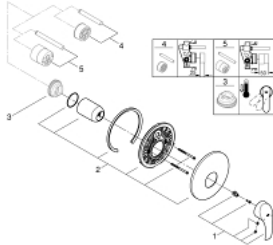

## 19 451 002 EUROSMART SINGLE-LEVER SHOWER MIXER TRIM

### PRODUCT DESCRIPTION

- set for final installation for
- 33 961 000, 33 962 000, 33 963 000, 33 964 000, 33 965 000, 33 966 000, 35 501 000
- without concealed body
- metal lever
- GROHE StarLight chrome finish
- GROHE FastFixation covered fixing
- escutcheon- and shaft-sealing
- metal wall escutcheon

19 451 002 **EUROSMART SINGLE-LEVER SHOWER MIXER TRIM**

**SPARE PARTS**, October 2013 – now

- 1: Lever (Order-nr. 46903000)
  - 2: Escutcheon (Order-nr. 46904000)
  - 3: Temperature limiter (Order-nr. 46308000)\*
  - 4: Extension set (Order-nr. 46191000)\*
  - 5: Extension set (Order-nr. 46343000)\*
- \* Optional accessories