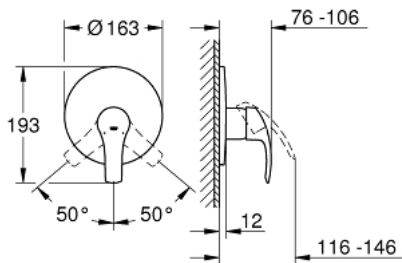

## 19 451 002 EUROSMART SINGLE-LEVER SHOWER MIXER TRIM

### PRODUCT DESCRIPTION

- set for final installation for
- 33 961 000, 33 962 000, 33 963 000, 33 964 000, 33 965 000, 33 966 000, 35 501 000
- without concealed body
- metal lever
- GROHE StarLight chrome finish
- GROHE FastFixation covered fixing
- escutcheon- and shaft-sealing
- metal wall escutcheon

19 451 002 **EUROSMART SINGLE-LEVER SHOWER MIXER TRIM**

**SPARE PARTS**, October 2013 – now

- 1: Lever (Order-nr. 46903000)
  - 2: Escutcheon (Order-nr. 46904000)
  - 3: Temperature limiter (Order-nr. 46308000)\*
  - 4: Extension set (Order-nr. 46191000)\*
  - 5: Extension set (Order-nr. 46343000)\*
- \* Optional accessories