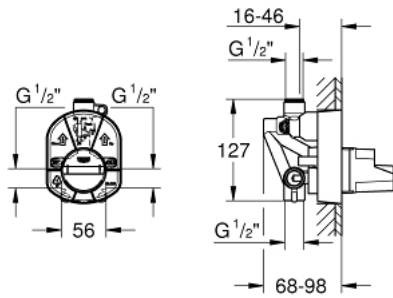

33 965 000 SINGLE-LEVER MIXER 1/2", CONCEALED BODY

PRODUCT DESCRIPTION

- for bath and shower
- without finishing trim set
- wall installation
- GROHE SilkMove 46 mm ceramic cartridge
- adjustable flow rate limiter
- top and bottom outlet 1/2"
- diverter in set for final installation
- clockwise thread
- fastening loops

33 965 000 **SINGLE-LEVER MIXER 1/2", CONCEALED BODY**

SPARE PARTS

1: Cartridge (Order-nr. 46048000)