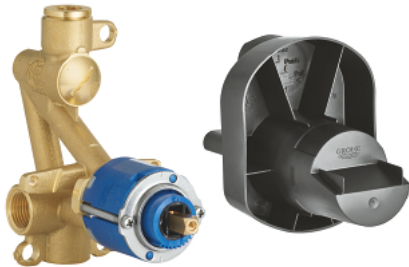

33 965 000 SINGLE-LEVER MIXER 1/2", CONCEALED BODY

PRODUCT DESCRIPTION

- for bath and shower
- without finishing trim set
- wall installation
- GROHE SilkMove 46 mm ceramic cartridge
- adjustable flow rate limiter
- top and bottom outlet 1/2"
- diverter in set for final installation
- clockwise thread
- fastening loops

33 965 000 **SINGLE-LEVER MIXER 1/2", CONCEALED BODY**

SPARE PARTS

1: Cartridge (Order-nr. 46048000)